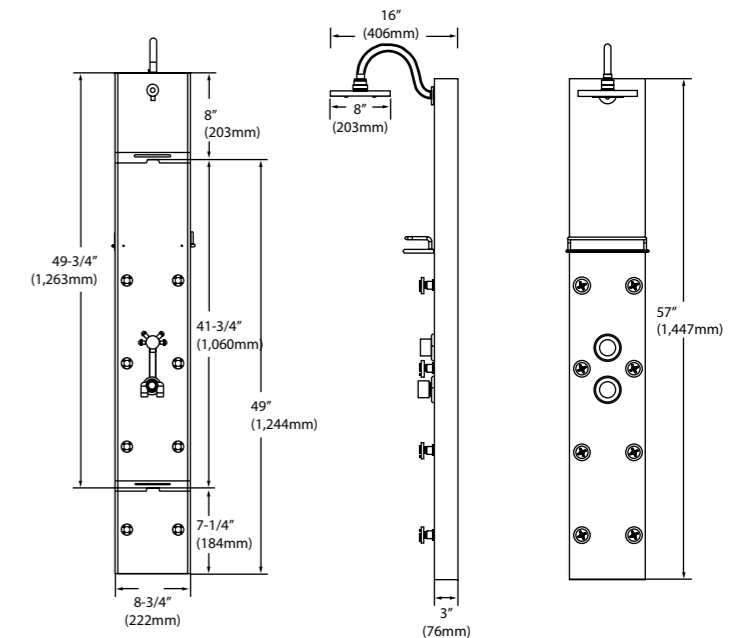

Materials	Stainless Steel
Finish	Brush
LCD Temperature Display	No
Overhead Shower	Yes
Handheld Shower	Yes
Tub Spout	No
Simultaneous Function	No
Min Operating Pressure	28 PSI
Max Operating Pressure	72 PSI
Height	48 Inches (1220 mm)
Width	8 inches (200 mm)
Depth	3 inches (75 mm)
Weight	17 lbs

SHOWER PANEL

SPS8801

- 8 Adjustable Body Spray Nozzles
- Advanced thermostatic precision control
- 304 Premium Grade Stainless Steel with Brushed Finish
- Non-clogging handheld shower head

Specifications

Materials	Stainless Steel
Finish	Brush
LCD Temperature Display	No
Overhead Shower	Yes
Handheld Shower	Yes
Tub Spout	No
Simultaneous Function	No
Min Operating Pressure	28 PSI
Max Operating Pressure	72 PSI
Height	57 Inches (1450 mm)
Width	8.75 inches (220 mm)
Depth	3 inches (75 mm)
Weight	23 lbs

Specifications

Materials	Stainless Steel
Finish	Brush
LCD Temperature Display	No
Overhead Shower	Yes
Handheld Shower	Yes
Tub Spout	No
Simultaneous Function	No
Min Operating Pressure	28 PSI
Max Operating Pressure	72 PSI
Height	59 Inches (1500 mm)
Width	8 inches (200 mm)
Depth	3 inches (75 mm)
Weight	21 lbs