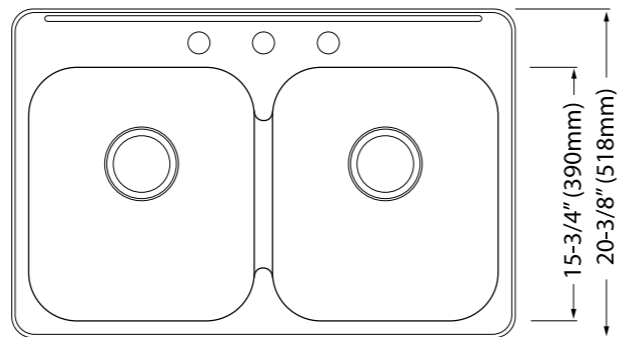

Specifications

Materials	304 Grade Stainless Steel
Finish	Brush Satin
Gauge	16 Gauge
Installation Method	Top mount
Item Size	31-1/4" x 20-3/8" x 8" (79.4cm L x 51.8cm W x 20.3cm D)
Left Bowl Size	14" x 15-3/4"
Right Bowl Size	14" x 15-3/4"
Gross Weight	15 lbs
Depth	8"
Corner	Rounded Corners