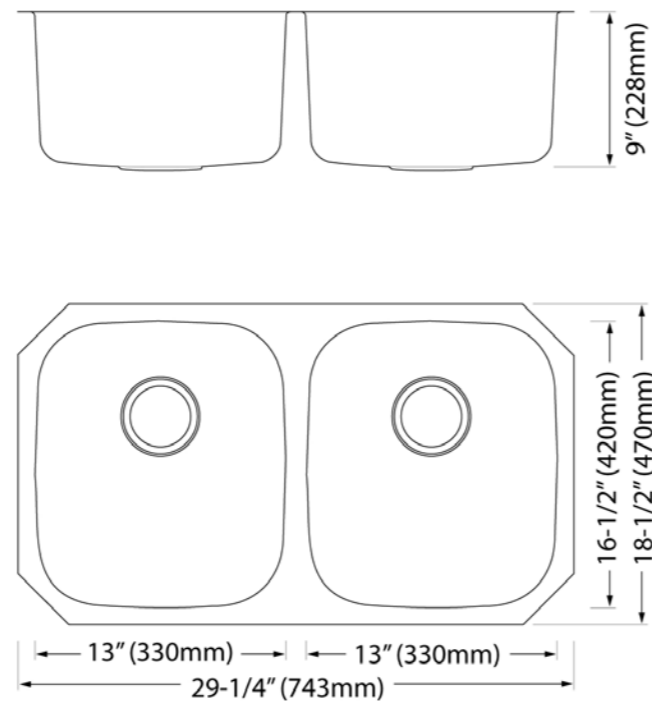

Specifications

Materials	304 Grade Stainless Steel
Finish	Brush Satin
Gauge	16 Gauge
Installation Type	Undermount
Item Size	32" x 19" x 10" (81.3cm W x 48.3cm L x 25.4cm D)
Left Bowl Size	17" x 17"
Right Bowl Size	12" x 17"
Gross Weight	41 lbs
Depth	10"

Specifications

Materials	304 Grade Stainless Steel
Finish	Brush Satin
Gauge	16 Gauge
Installation Method	Undermount
Item Size	32" x 19" x 10" (81.3cm W x 48.3cm L x 25.4cm D)
Left Bowl Size	14 3/8" x 17"
Right Bowl Size	14 3/8" x 17"
Gross Weight	41 lbs
Depth	10"

Specifications

Materials	304 Grade Stainless Steel
Finish	Brush Satin
Gauge	16 Gauge
Installation Type	Undermount
Item Size	32-1/4" x 18-1/2" x 9" (82cm L x 47cm W x 22.8cm D)
Left Bowl Size	14 5/8" x 17"
Right Bowl Size	14 5/8" x 17"
Gross Weight	22 lbs
Depth	9"
Corner	Rounded Corners

Specifications

Materials	304 Grade Stainless Steel
Finish	Brush Satin
Gauge	16 Gauge
Installation Method	Undermount
Item Size	29-1/4" x 18-1/2" x 9" (74.3cm L x 47cm W x 22.8cm D)
Left Bowl Size	13" x 16-1/2"
Right Bowl Size	13" x 16-1/2"
Gross Weight	22 lbs
Depth	9"
Corner	Rounded Corners