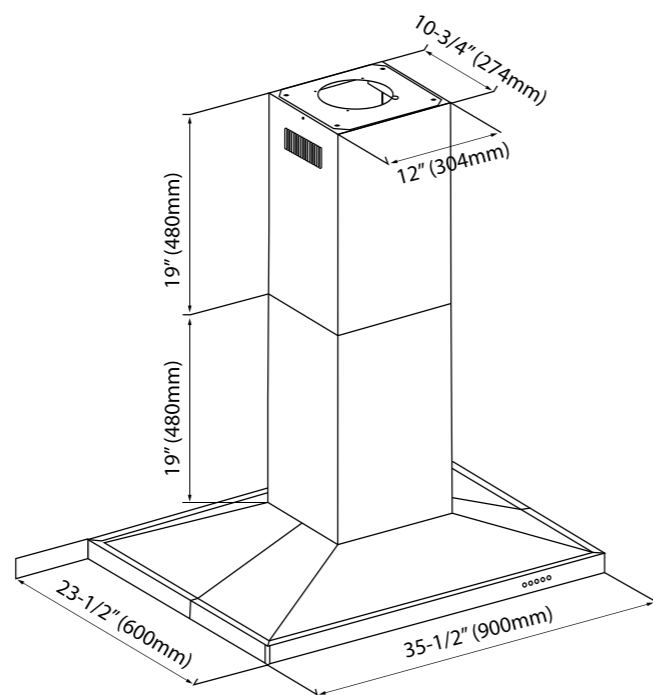

Specifications

Materials	Stainless Steel
Finish	Brush
Installation Type	Island Mount
Noise Level	65 dB
Illumination	4 x 2W LED Lights
Airflow	760 CFM
Ventilation Pipe Size	6 inches (diameter)
Speed Control	3 Speeds Button Switch
Max Height	42.5 inches
Min Height	34 inches
Filtration Type	Stainless Steel Baffle Filters
Weight	67 lbs
Additional Components	Two charcoal filters and two adjustable extensions