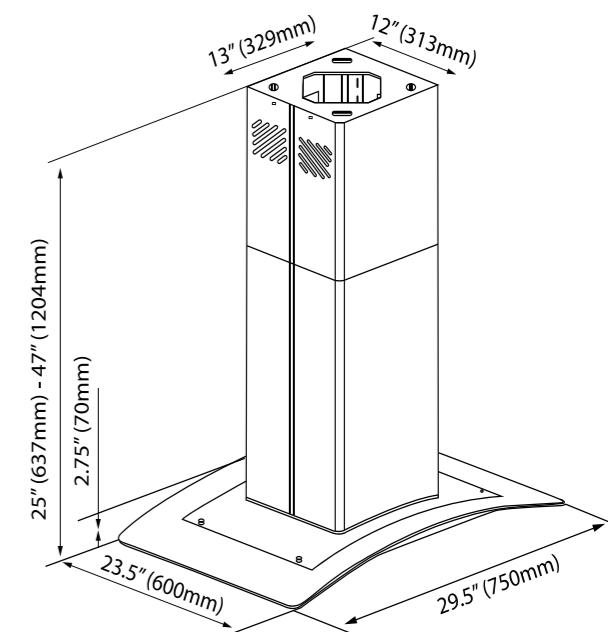

Specifications

Materials	Stainless Steel
Finish	Brush
Installation Type	Island Mount
Noise Level	65 dB
Illumination	4 x 2W LED Lights
Airflow	900 CFM
Ventilation Pipe Size	6 inches (diameter)
Speed Control	3 Speeds Button Switch
Max Height	47.5 inches
Min Height	34 inches
Filtration Type	Dishwasher-Safe Mesh Filter
Weight	67 lbs
Additional Components	Two charcoal filters and two adjustable extensions