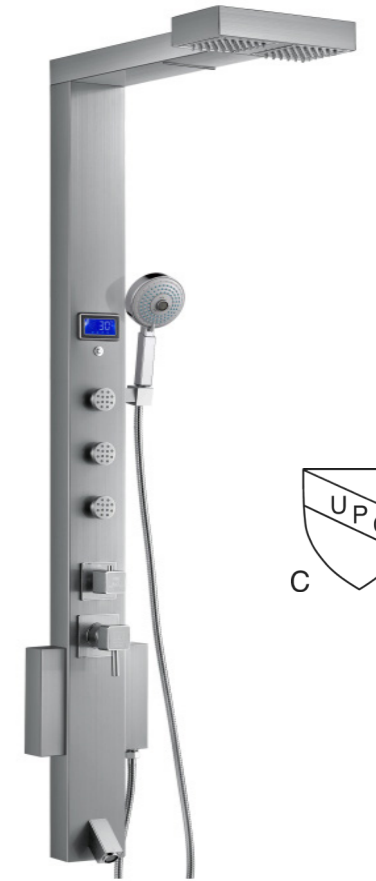

SPS851

- 3 Adjustable Body Mist Nozzles
- Advanced thermostatic precision control
- 304 Premium Grade Stainless Steel with Brushed Finish
- Built-in LED temperature display
- Multi-functional non-clogging handheld shower head