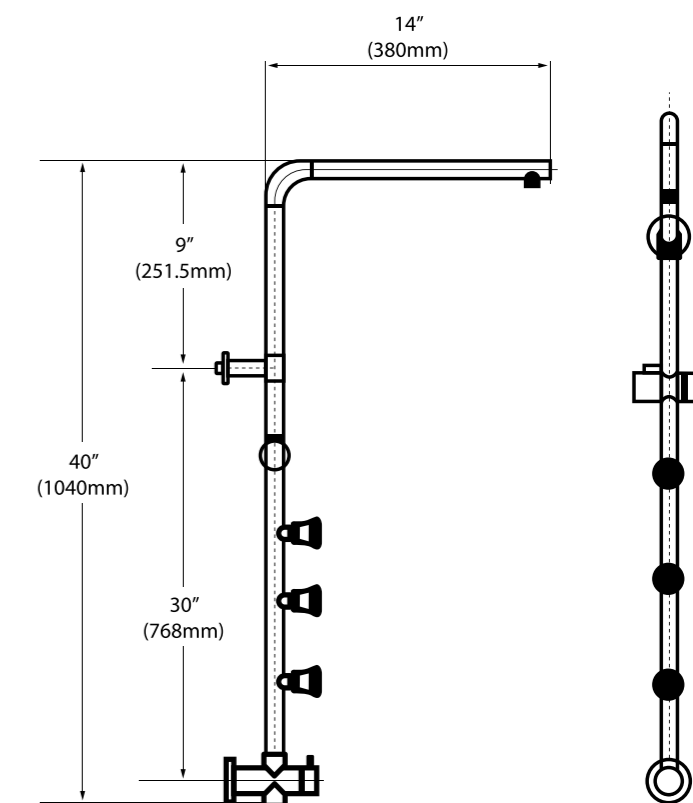

SC5706

- Easy Connect: Retro-Fit System for Connection to Existing Shower Plumbing
- Adjustable Slide Bar with 3 body nozzles
- Material: Stainless Steel with Brushed Finish
- Standard 1/2" plumbing connection
- Replaces Your Existing Shower Head with an 8-Inch Rain
- Reinforced pipes on back

Specifications

Material	Stainless Steel
Finish	Chrome-plated brass hose
Body Nozzles	3 body nozzles
Rainfall Shower Head Size	8" (200 mm)
Shower Panel Reach	22" (560 mm)
Overhead Shower	yes
Handheld Shower	yes
Tub Spout	No
Simultaneous Function	No
Min Operating Pressure	28 PSI
Max Operating Pressure	72 PSI
Height	39 Inches (990 mm)
Width	4.5 inches (110 mm)
Depth	22 inches (560 mm)
Weight	11 lbs

SC32002

- Easy Connect: Retro-Fit System for Connection to Existing Shower Plumbing
- Adjustable Slide Bar with 3 body nozzles
- Material: Stainless Steel with Brushed Finish
- Standard 1/2" plumbing connection
- Replaces Your Existing Shower Head with an 8-Inch Rain
- Reinforced pipes on back

Specifications

Material	Stainless Steel
Finish	Chrome-plated brass hose
Body Nozzles	3 body nozzles
Rainfall Shower Head Size	8" (200 mm)
Shower Panel Reach	20.5" (520 mm)
Overhead Shower	yes
Handheld Shower	yes
Tub Spout	No
Simultaneous Function	No
Min Operating Pressure	28 PSI
Max Operating Pressure	72 PSI
Height	42 Inches (1070 mm)
Width	4.5 inches (110 mm)
Depth	20.5 inches (520 mm)
Weight	10 lbs