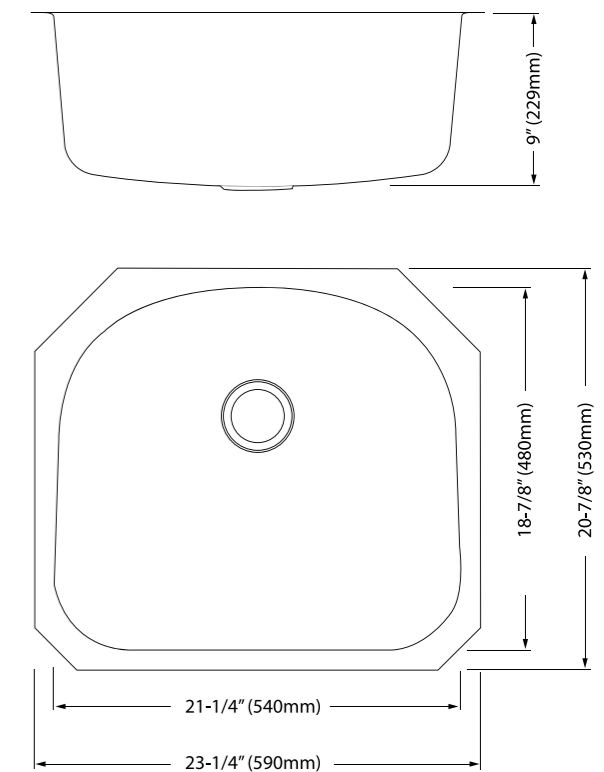

Specifications

Materials	304 Grade Stainless Steel
Finish	Brushed Satin
Gauge	16 Gauge
Installation Method	Undermount
Item Size	33" x 20.5" x 10" (84 cm W x 52 cm L x 25.4cm D)
Left Bowl Size	17.5" x 16"
Right Bowl Size	11.5" x 16"
Gross Weight	55 lbs
Style	Apron
Corner	R10 rounded corners
Other	No Faucet Hole

Specifications

Materials	304 Grade Stainless Steel
Finish	Brush Satin
Gauge	16 Gauge
Installation Type	Undermount
Item Size	32-1/4" x 18-1/2" x 9" (82cm L x 47cm W x 22.8cm D)
Left Bowl Size	14 5/8" x 17"
Right Bowl Size	14 5/8" x 17"
Gross Weight	22 lbs
Depth	9"
Corner	Rounded Corners

Specifications

Materials	304 Grade Stainless Steel
Finish	Brush Satin
Gauge	16 Gauge
Installation Method	Undermount
Item Size	29-1/4" x 18-1/2" x 9" (74.3cm L x 47cm W x 22.8cm D)
Left Bowl Size	13" x 16-1/2"
Right Bowl Size	13" x 16-1/2"
Gross Weight	22 lbs
Depth	9"
Corner	Rounded Corners

Specifications

Materials	304 Grade Stainless Steel
Finish	Brush Satin
Gauge	16 Gauge
Installation Type	Undermount
Item Size	23-1/4" x 20-7/8" x 9" (59cm L x 53cm W x 22.9cm D)
Inner Bowl Size	21-1/4" x 18-7/8"
Gross Weight	15 lbs
Depth	9"
Corner	Rounded Corners