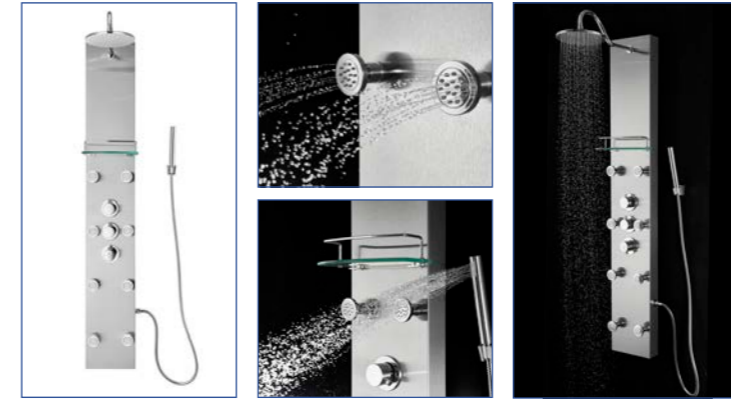

SHOWER PANEL

SPS8801

- 8 Adjustable Body Spray Nozzles
- Advanced thermostatic precision control
- 304 Premium Grade Stainless Steel with Brushed Finish
- Non-clogging handheld shower head