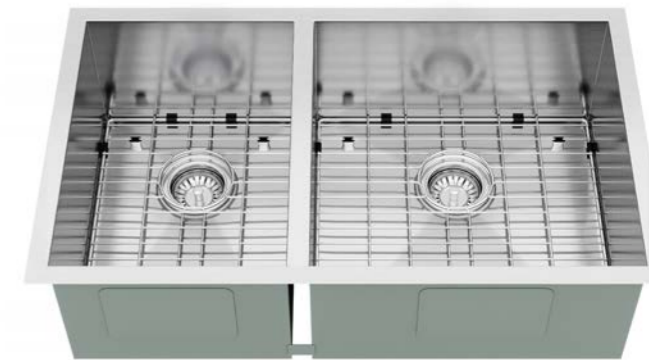

KSA122L

- 32 Inches
- 16 Gauge 304 Premium Grade Stainless Steel
- Sound Dampening Pads and Undercoating for Sound Reduction
- Complementary Two Sink Grids and Two Strainers
- EASY INSTALLATION - Require Standard Pipe for Installation