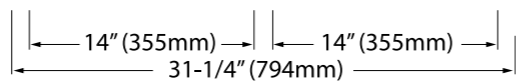

Specifications

Materials	304 Grade Stainless Steel
Finish	Brush Satin
Gauge	16 Gauge
Installation Method	Top mount
Item Size	31-1/4" x 20-3/8" x 8" (79.4cm L x 51.8cm W x 20.3cm D)
Left Bowl Size	14" x 15-3/4"
Right Bowl Size	14" x 15-3/4"
Gross Weight	15 lbs
Depth	8"
Corner	Rounded Corners