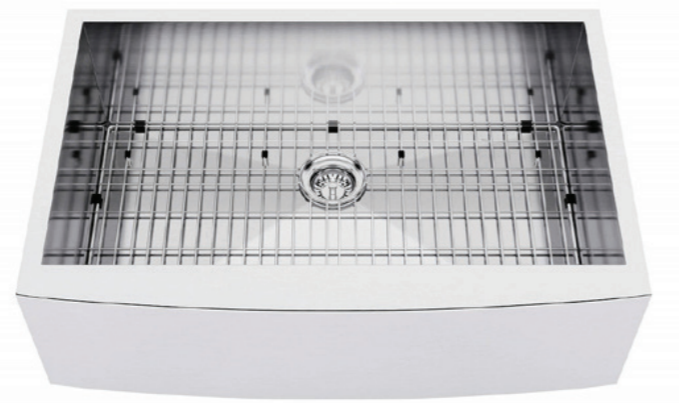

KSA124

- 36 Inches
- 16 Gauge 304 Premium Grade Stainless Steel
- Sound Dampening Pads and Undercoating for Sound Reduction
- Complementary Sink Grid and Strainer
- EASY INSTALLATION - Require Standard Pipe for Installation