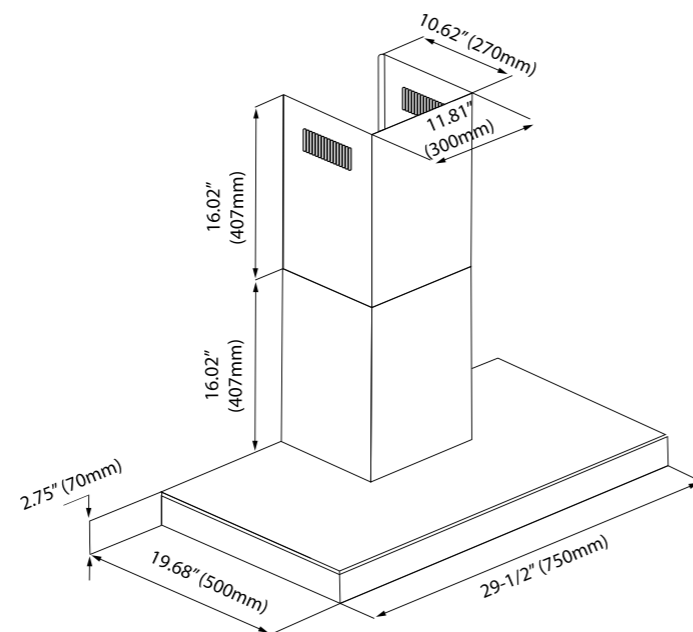

Specifications

Materials	Stainless Steel
Finish	Brush
Installation Type	Wall Mount
Noise Level	65 dB
Illumination	2 x 2W LED Lights
Airflow	760 CFM
Ventilation Pipe Size	6 inches (diameter)
Speed Control	3 Speeds Touch Switch
Max Height	34.5 inches
Min Height	19 inches
Filtration Type	Dishwasher-Safe aluminum Mesh Filter
Weight	44 lbs
Additional Components	Two charcoal filters and two adjustable extensions