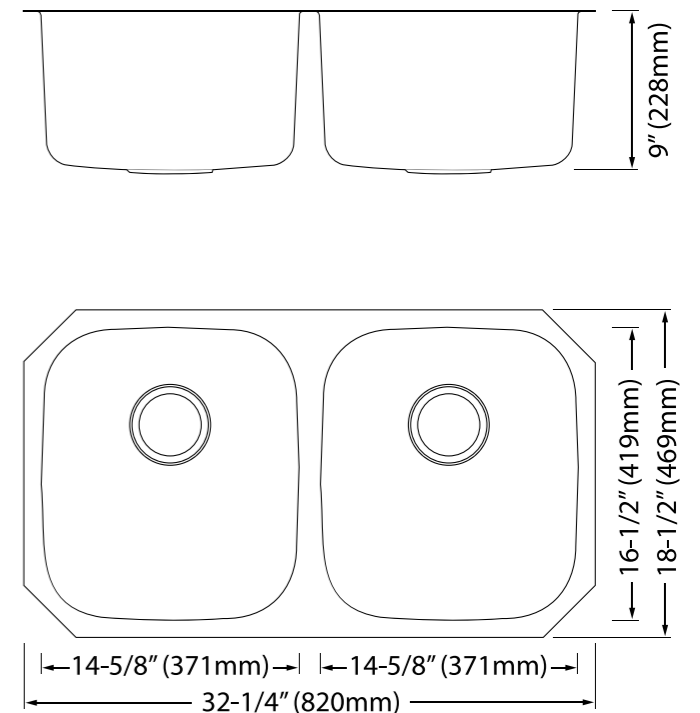

Specifications

Materials	304 Grade Stainless Steel
Finish	Brushed Satin
Gauge	16 Gauge
Installation Method	Undermount
Item Size	33" x 20.5" x 10" (84 cm W x 52 cm L x 25.4cm D)
Left Bowl Size	17.5" x 16"
Right Bowl Size	11.5" x 16"
Gross Weight	55 lbs
Style	Apron
Corner	R10 rounded corners
Other	No Faucet Hole

Specifications

Materials	304 Grade Stainless Steel
Finish	Brush Satin
Gauge	16 Gauge
Installation Type	Undermount
Item Size	32" x 19" x 10" (81.3cm W x 48.3cm L x 25.4cm D)
Left Bowl Size	17" x 17"
Right Bowl Size	12" x 17"
Gross Weight	41 lbs
Depth	10"

Specifications

Materials	304 Grade Stainless Steel
Finish	Brush Satin
Gauge	16 Gauge
Installation Method	Undermount
Item Size	32" x 19" x 10" (81.3cm W x 48.3cm L x 25.4cm D)
Left Bowl Size	14 3/8" x 17"
Right Bowl Size	14 3/8" x 17"
Gross Weight	41 lbs
Depth	10"

Specifications

Materials	304 Grade Stainless Steel
Finish	Brush Satin
Gauge	16 Gauge
Installation Type	Undermount
Item Size	32-1/4" x 18-1/2" x 9" (82cm L x 47cm W x 22.8cm D)
Left Bowl Size	14 5/8" x 17"
Right Bowl Size	14 5/8" x 17"
Gross Weight	22 lbs
Depth	9"
Corner	Rounded Corners