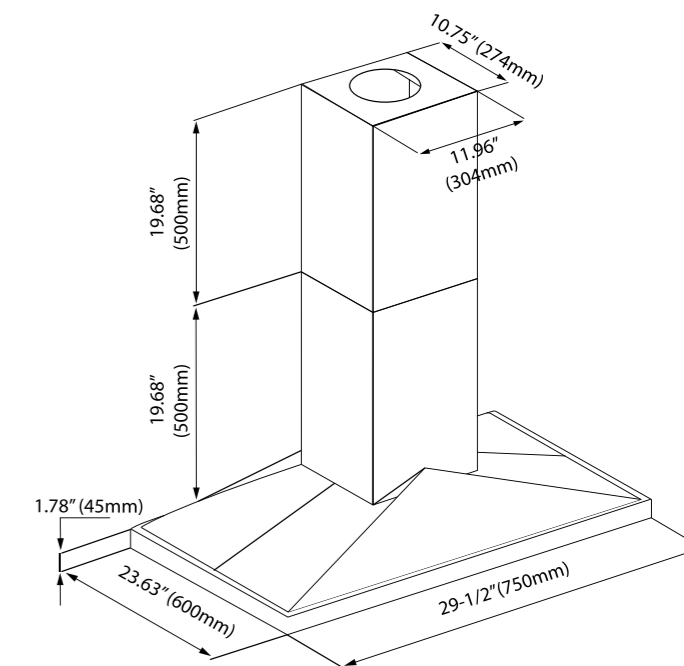

Specifications

Materials	Stainless Steel
Finish	Brush
Installation Type	Island Mount
Noise Level	65 dB
Illumination	2 x 2W LED Lights
Airflow	760 CFM
Ventilation Pipe Size	6 inches (diameter)
Speed Control	3 Speeds Button Switch
Max Height	42.5 inches
Min Height	42 inches
Filtration Type	Dishwasher-Safe Mesh Filter
Weight	61 lbs
Additional Components	Two charcoal filters and two adjustable extensions