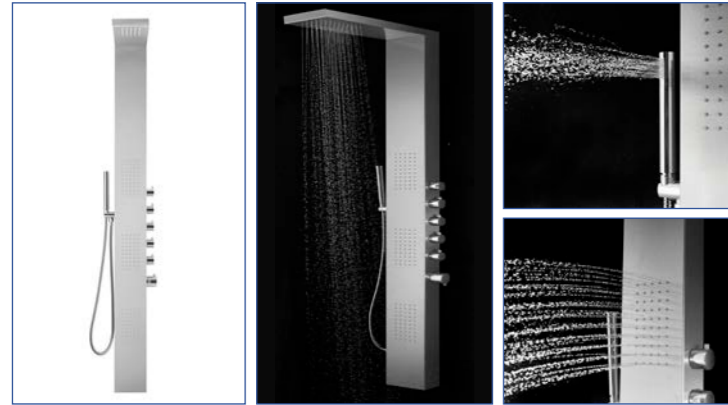

SPS8852

- 3 Sets of Adjustable Body Massage Nozzles
- Advanced thermostatic precision control
- 304 Premium Grade Stainless Steel with Brushed Finish
- All functions are designed to operate simultaneously.
- Non-clogging handheld shower head