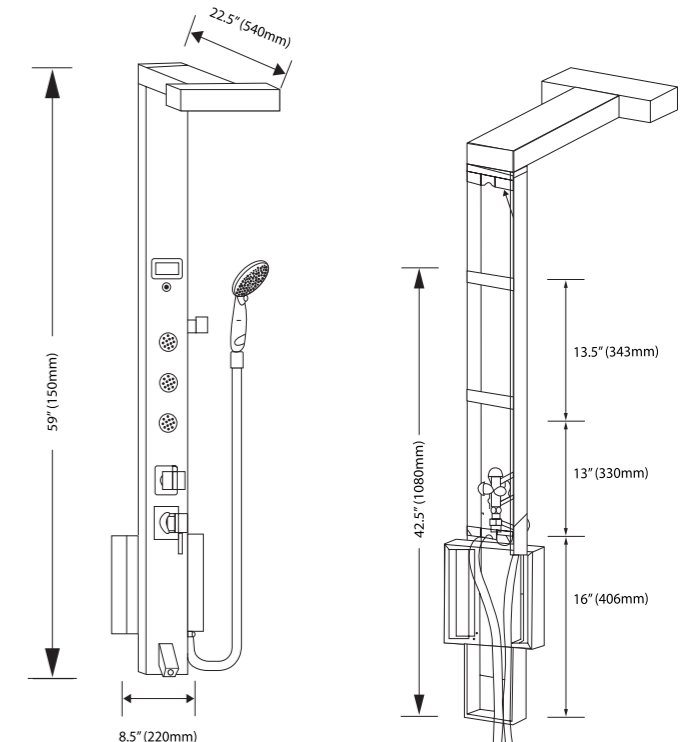

Specifications

Materials	Stainless Steel
Finish	Brush
LCD Temperature Display	No
Overhead Shower	Yes
Handheld Shower	Yes
Tub Spout	No
Simultaneous Function	No
Min Operating Pressure	28 PSI
Max Operating Pressure	72 PSI
Height	56 inches (1422 mm)
Width	8 inches (220 mm)
Depth	3 inches (75 mm)
Weight	23 lbs

Specifications

Materials	Stainless Steel
Finish	Brush
LCD Temperature Display	No
Overhead Shower	Yes
Handheld Shower	Yes
Tub Spout	No
Simultaneous Function	Yes
Min Operating Pressure	28 PSI
Max Operating Pressure	72 PSI
Height	65 Inches (1640 mm)
Width	6 inches (150 mm)
Depth	3.5 inches (90 mm)
Weight	27 lbs

Specifications

Materials	Stainless Steel
Finish	Satin
LCD Temperature Display	Yes
Overhead Shower	Yes
Handheld Shower	Yes
Tub Spout	Yes
Simultaneous Function	No
Min Operating Pressure	28 PSI
Max Operating Pressure	72 PSI
Height	59 inches (1500 mm)
Width	8.5 inches (220 mm)
Depth	2.5 inches (60 mm)
Weight	20 lbs

Specifications

Material	Stainless Steel
Finish	Chrome-plated brass hose
Body Nozzles	3 body nozzles
Rainfall Shower Head Size	8" (200 mm)
Shower Panel Reach	22" (560 mm)
Overhead Shower	yes
Handheld Shower	yes
Tub Spout	No
Simultaneous Function	No
Min Operating Pressure	28 PSI
Max Operating Pressure	72 PSI
Height	39 Inches (990 mm)
Width	4.5 inches (110 mm)
Depth	22 inches (560 mm)
Weight	11 lbs