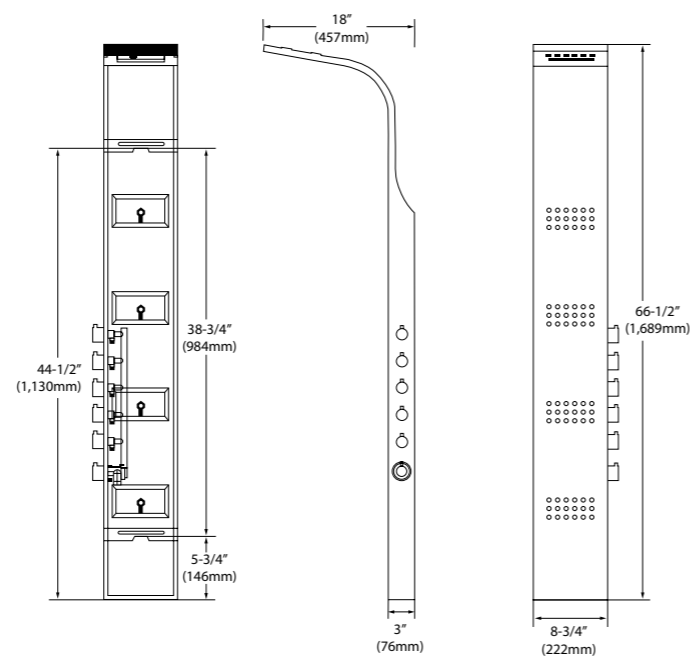

Specifications

Materials	Stainless Steel
Finish	Brush
LCD Temperature Display	No
Overhead Shower	Yes
Handheld Shower	Yes
Tub Spout	No
Simultaneous Function	Yes
Min Operating Pressure	28 PSI
Max Operating Pressure	72 PSI
Height	63 inches (1500 mm)
Width	8 inches (205 mm)
Depth	3 inches (75 mm)
Weight	23 lbs

SPS8727

- 4 Sets of Adjustable Body Spray Nozzles
- Advanced thermostatic precision control
- 304 Premium Grade Stainless Steel with Brushed Finish
- All functions are designed to operate simultaneously.
- Non-clogging handheld shower head

Specifications

Materials	Stainless Steel
Finish	Brush
LCD Temperature Display	No
Overhead Shower	Yes
Handheld Shower	Yes
Tub Spout	No
Simultaneous Function	Yes
Min Operating Pressure	28 PSI
Max Operating Pressure	72 PSI
Height	66.5 Inches (1690 mm)
Width	8.75 inches (220 mm)
Depth	3 inches (75 mm)
Weight	27 lbs