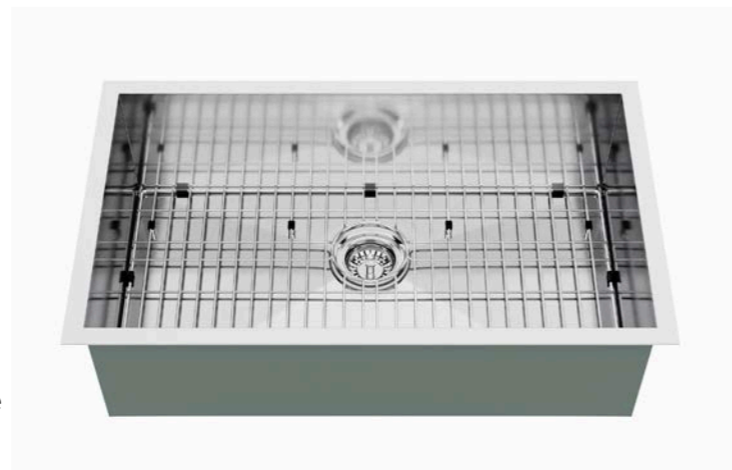

KSR105

- 32 Inches
- 16 Gauge 304 Premium Grade Stainless Steel
- Sound Dampening Pads and Undercoating for Sound Reduction
- Complementary Sink Grid and Strainer
- EASY INSTALLATION - Require Standard Pipe for Installation