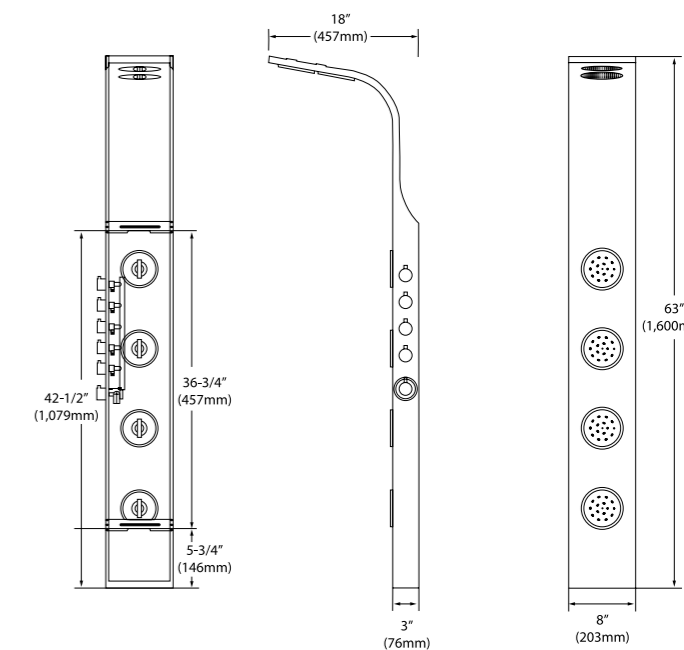

Specifications

Materials	Stainless Steel
Finish	Brush
LCD Temperature Display	No
Overhead Shower	Yes
Handheld Shower	Yes
Tub Spout	Yes
Simultaneous Function	Yes
Min Operating Pressure	28 PSI
Max Operating Pressure	72 PSI
Height	59 Inches (1500 mm)
Width	8 inches (205 mm)
Depth	3 inches (75 mm)
Weight	26 lbs

Specifications

Materials	Bamboo
Finish	Chrome
LCD Temperature Display	Yes
Overhead Shower	Yes
Handheld Shower	Yes
Tub Spout	No
Simultaneous Function	No
Min Operating Pressure	28 PSI
Max Operating Pressure	72 PSI
Height	61 Inches (1540 mm)
Width	8.75 inches (220 mm)
Depth	2.75 inches (70 mm)
Weight	27 lbs

SPS8863

- 4 Sets of Adjustable Body Spray Nozzles
- Advanced thermostatic precision control
- 304 Premium Grade Stainless Steel with Brushed Finish
- All functions are designed to operate simultaneously
- Non-clogging handheld shower head

Specifications

Materials	Stainless Steel
Finish	Brush
LCD Temperature Display	No
Overhead Shower	Yes
Handheld Shower	Yes
Tub Spout	No
Simultaneous Function	Yes
Min Operating Pressure	28 PSI
Max Operating Pressure	72 PSI
Height	63 inches (1500 mm)
Width	8 inches (205 mm)
Depth	3 inches (75 mm)
Weight	23 lbs