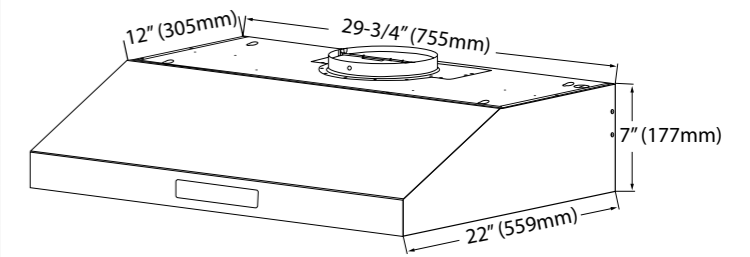

Specifications

Materials	Stainless Steel
Finish	Brush
Installation Type	Under Cabinet
Noise Level	58 dB
Illumination	2 x 50 Halogen Lights
Airflow	300 CFM
Ventilation Pipe Size	6 inches (diameter)
Speed Control	3 Speeds Button Switch
Height	7 Inches (175 mm)
Width	29.75 inches (755 mm)
Depth	22 inches (560 mm)
Weight	36 lbs