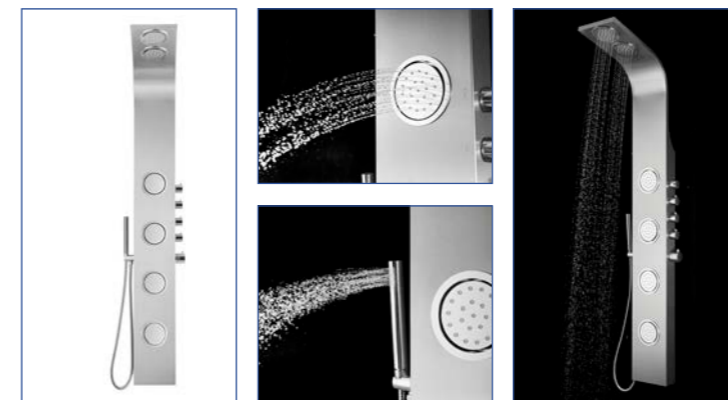

SPS8863

- 4 Sets of Adjustable Body Spray Nozzles
- Advanced thermostatic precision control
- 304 Premium Grade Stainless Steel with Brushed Finish
- All functions are designed to operate simultaneously
- Non-clogging handheld shower head