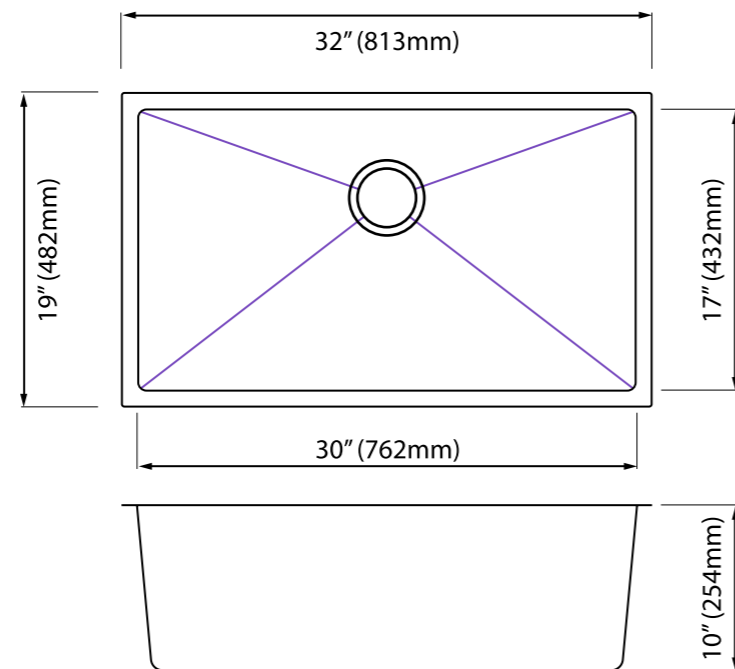

Specifications

Materials	304 Grade Stainless Steel
Finish	Brush Satin
Gauge	16 Gauge
Installation Type	Undermount
Item Size	32-1/4" x 18-1/2" x 9" (82cm L x 47cm W x 22.8cm D)
Left Bowl Size	14 5/8" x 17"
Right Bowl Size	14 5/8" x 17"
Gross Weight	22 lbs
Depth	9"
Corner	Rounded Corners

Specifications

Materials	304 Grade Stainless Steel
Finish	Brush Satin
Gauge	16 Gauge
Installation Method	Undermount
Item Size	29-1/4" x 18-1/2" x 9" (74.3cm L x 47cm W x 22.8cm D)
Left Bowl Size	13" x 16-1/2"
Right Bowl Size	13" x 16-1/2"
Gross Weight	22 lbs
Depth	9"
Corner	Rounded Corners

Specifications

Materials	304 Grade Stainless Steel
Finish	Brush Satin
Gauge	16 Gauge
Installation Type	Undermount
Item Size	23-1/4" x 20-7/8" x 9" (59cm L x 53cm W x 22.9cm D)
Inner Bowl Size	21-1/4" x 18-7/8"
Gross Weight	15 lbs
Depth	9"
Corner	Rounded Corners

Specifications

Materials	304 Grade Stainless Steel
Finish	Brush Satin
Gauge	16 Gauge
Installation Method	Undermount
Item Size	32" x 19" x 10" (81.3cm W x 48.3cm L x 25.4cm D)
Inner Bowl Size	30" x 17"
Gross Weight	35 lbs
Depth	10"