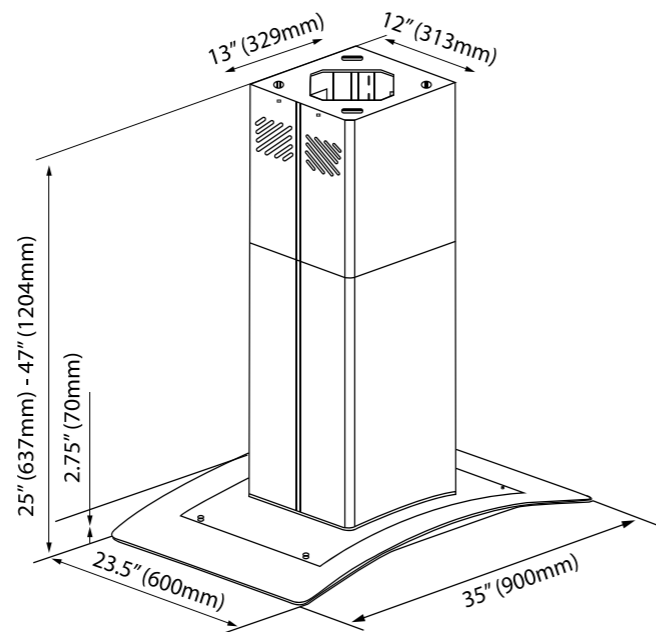

Specifications

Materials	Stainless Steel
Finish	Brush
Installation Type	Island Mount
Noise Level	65 dB
Illumination	4 x 2W LED Lights
Airflow	900 CFM
Ventilation Pipe Size	6 inches (diameter)
Speed Control	3 Speeds Button Switch
Max Height	47.5 inches
Min Height	32 inches
Filtration Type	Dishwasher-Safe Mesh Filter
Weight	72 lbs
Additional Components	Two charcoal filters and two adjustable extensions