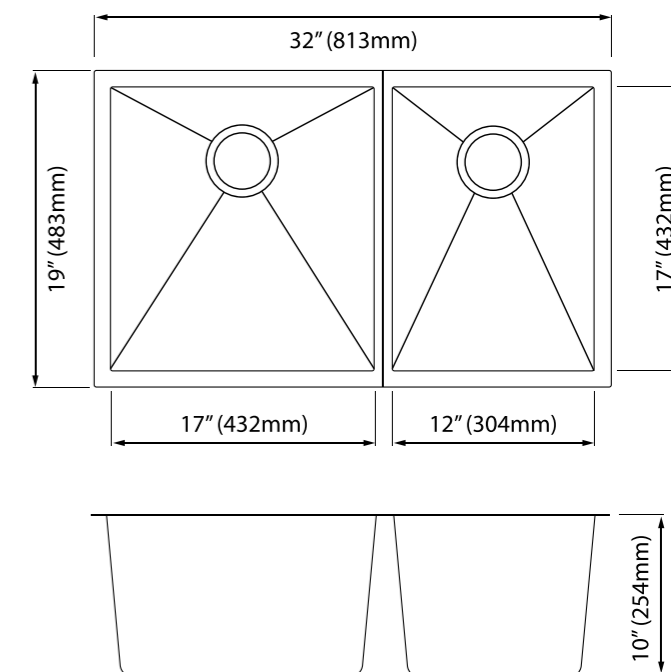

Specifications

Materials	304 Grade Stainless Steel
Finish	Brushed Satin
Gauge	16 Gauge
Installation Method	Undermount
Item Size	33" x 20.5" x 10" (84 cm W x 52 cm L x 25.4cm D)
Left Bowl Size	17.5" x 16"
Right Bowl Size	11.5" x 16"
Gross Weight	55 lbs
Style	Apron
Corner	R10 rounded corners
Other	No Faucet Hole

Specifications

Materials	304 Grade Stainless Steel
Finish	Brush Satin
Gauge	16 Gauge
Installation Method	Undermount
Item Size	36" x 20-3/4" x 10" (91cm W x 52.5cm L x 25cm D)
Left Bowl Size	19" x 16"
Right Bowl Size	13" x 16"
Gross Weight	64 lbs
Style	Apron
Other	No Faucet Hole

Specifications

Materials	304 Grade Stainless Steel
Finish	Brush Satin
Gauge	16 Gauge
Installation Method	Undermount
Item Size	36" x 20-3/4" x 10" (91cm W x 52.5cm L x 25cm D)
Inner Bowl Size	33" x 16"
Gross Weight	58 lbs
Style	Apron

Specifications

Materials	304 Grade Stainless Steel
Finish	Brush Satin
Gauge	16 Gauge
Installation Type	Undermount
Item Size	32" x 19" x 10" (81.3cm W x 48.3cm L x 25.4cm D)
Left Bowl Size	17" x 17"
Right Bowl Size	12" x 17"
Gross Weight	41 lbs
Depth	10"