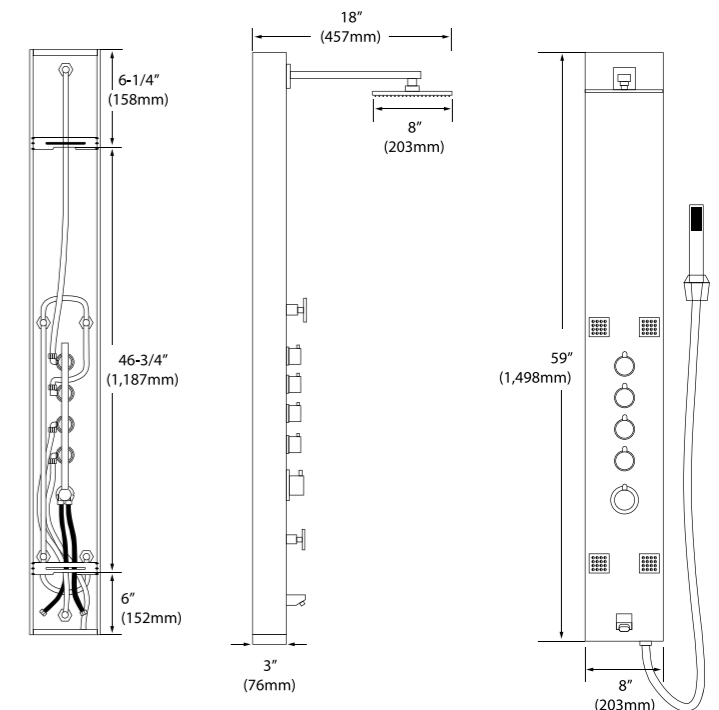

Materials	Stainless Steel
Finish	Brush
LCD Temperature Display	No
Overhead Shower	Yes
Handheld Shower	Yes
Tub Spout	No
Simultaneous Function	No
Min Operating Pressure	28 PSI
Max Operating Pressure	72 PSI
Height	57 Inches (1450 mm)
Width	8.75 inches (220 mm)
Depth	3 inches (75 mm)
Weight	23 lbs

SPS8897

- 4 Adjustable Body Spray Nozzles
- 304 Premium Grade Stainless Steel with Brushed Finish
- Non-clogging handheld shower head
- Sturdy back-reinforced pipes

SPS8819

- 4 Adjustable Body Spray Nozzles
- Advanced thermostatic precision control
- 304 Premium Grade Stainless Steel with Brushed Finish
- All functions are designed to operate simultaneously
- Non-clogging handheld shower head

Specifications

Materials	Stainless Steel
Finish	Brush
LCD Temperature Display	No
Overhead Shower	Yes
Handheld Shower	Yes
Tub Spout	No
Simultaneous Function	No
Min Operating Pressure	28 PSI
Max Operating Pressure	72 PSI
Height	59 Inches (1500 mm)
Width	8 inches (200 mm)
Depth	3 inches (75 mm)
Weight	21 lbs

Specifications

Materials	Stainless Steel
Finish	Brush
LCD Temperature Display	No
Overhead Shower	Yes
Handheld Shower	Yes
Tub Spout	Yes
Simultaneous Function	Yes
Min Operating Pressure	28 PSI
Max Operating Pressure	72 PSI
Height	59 Inches (1500 mm)
Width	8 inches (205 mm)
Depth	3 inches (75 mm)
Weight	26 lbs