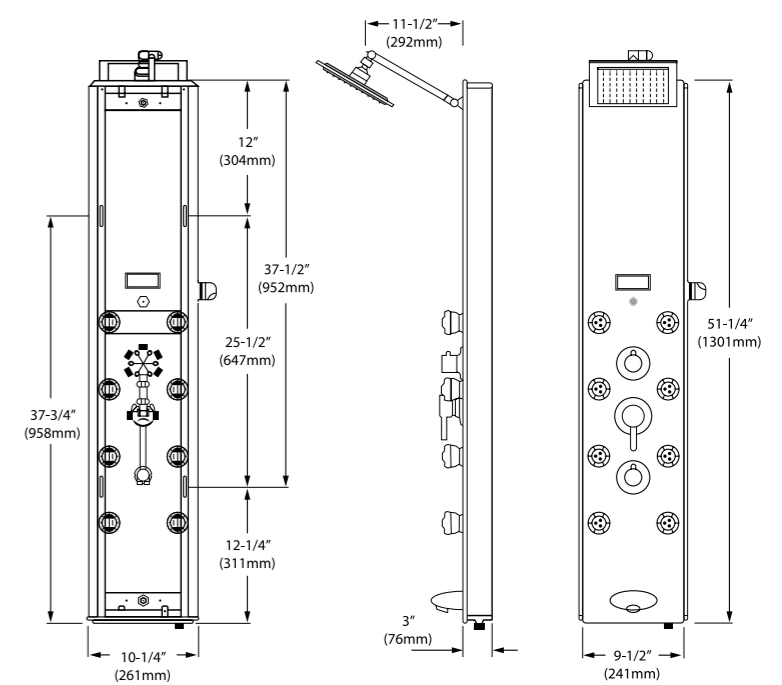

Specifications

Materials	Aluminum Alloy
Finish	Metallic Tempered Glass
Body Mist Jets/Nozzles	8 Jets
Jets Configuration	Rotatable
LCD Temperature Display	Yes
Overhead Shower	Yes
Handheld Shower	Yes
Tub Spout	Yes
Simultaneous Function	No
Min Operating Pressure	28 PSI
Max Operating Pressure	72 PSI
Height	50 Inches (1270 mm)
Width	10 inches (260 mm)
Depth	3.5 inches (90 mm)
Weight	32 lbs

Materials	Stainless Steel
Finish	Metallic Tempered Glass
Body Mist Jets/Nozzles	8 Jets
Jets Configuration	Rotatable
LCD Temperature Display	Yes
Overhead Shower	Yes
Handheld Shower	Yes
Tub Spout	Yes
Simultaneous Function	No
Min Operating Pressure	28 PSI
Max Operating Pressure	72 PSI
Height	50 Inches (1270 mm)
Width	10 inches (260 mm)
Depth	3.5 inches (90 mm)
Weight	32 lbs

Specifications

Materials	Aluminum Alloy
Finish	Metallic Tempered Glass
Body Mist Jets/Nozzles	8 Jets
Jets Configuration	Rotatable
LCD Temperature Display	Yes
Overhead Shower	Yes
Handheld Shower	Yes
Tub Spout	Yes
Simultaneous Function	No
Min Operating Pressure	28 PSI
Max Operating Pressure	72 PSI
Height	50 Inches (1270 mm)
Width	10 inches (260 mm)
Depth	3.5 inches (90 mm)
Weight	33 lbs