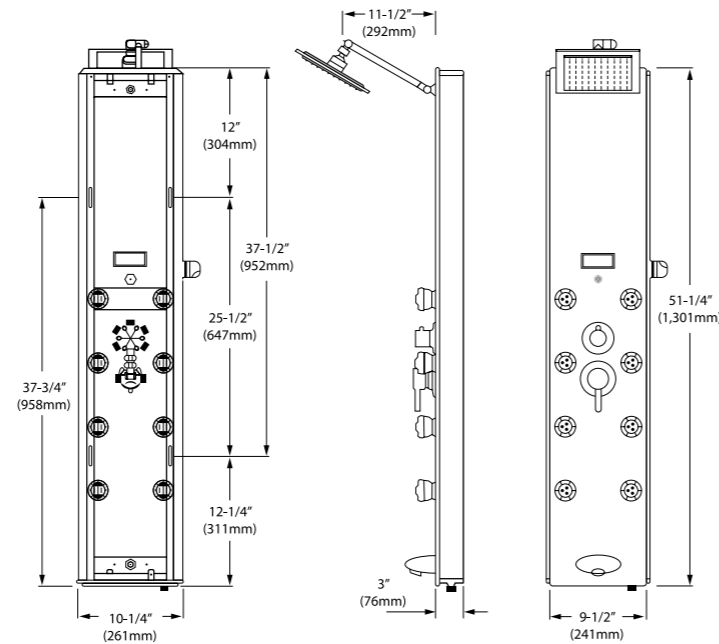

Materials	Aluminum Alloy
Finish	Metallic Tempered Glass
Body Mist Jets/Nozzles	8 Jets
Jets Configuration	Rotatable
LCD Temperature Display	Yes
Overhead Shower	Yes
Handheld Shower	Yes
Tub Spout	Yes
Simultaneous Function	No
Min Operating Pressure	28 PSI
Max Operating Pressure	72 PSI
Height	50 Inches (1270 mm)
Width	10 inches (260 mm)
Depth	3.5 inches (90 mm)
Weight	32 lbs

Specifications

Materials	Aluminum Alloy
Finish	Metallic Tempered Glass
Body Mist Jets/Nozzles	8 Jets
Jets Configuration	Rotatable
LCD Temperature Display	Yes
Overhead Shower	Yes
Handheld Shower	Yes
Tub Spout	Yes
Simultaneous Function	No
Min Operating Pressure	28 PSI
Max Operating Pressure	72 PSI
Height	50 Inches (1270 mm)
Width	10 inches (260 mm)
Depth	3.5 inches (90 mm)
Weight	32 lbs

Materials	Stainless Steel
Finish	Metallic Tempered Glass
Body Mist Jets/Nozzles	8 Jets
Jets Configuration	Rotatable
LCD Temperature Display	Yes
Overhead Shower	Yes
Handheld Shower	Yes
Tub Spout	Yes
Simultaneous Function	No
Min Operating Pressure	28 PSI
Max Operating Pressure	72 PSI
Height	50 Inches (1270 mm)
Width	10 inches (260 mm)
Depth	3.5 inches (90 mm)
Weight	32 lbs