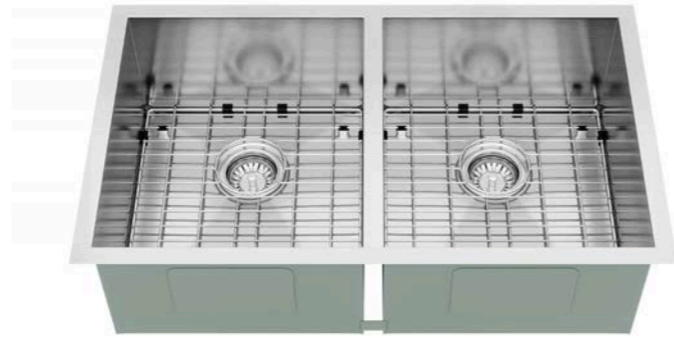

KSA120

- 32 Inches
- 16 Gauge 304 Premium Grade Stainless Steel
- Sound Dampening Pads and Undercoating for Sound Reduction
- Complementary Two Sink Grids and Two Strainers
- EASY INSTALLATION - Require Standard Pipe for Installation