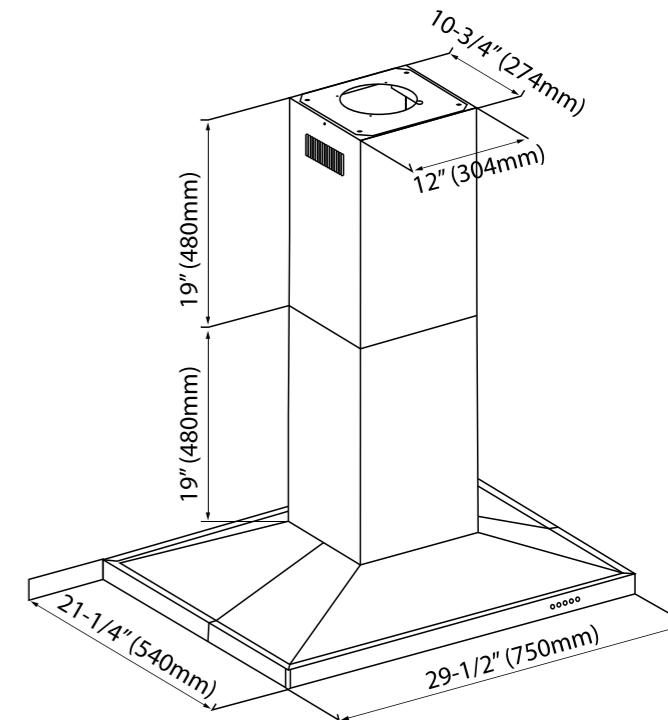

Specifications

Materials	Stainless Steel
Finish	Brush
Installation Type	Island Mount
Noise Level	65 dB
Illumination	4 x 2W LED Lights
Airflow	760 CFM
Ventilation Pipe Size	6 inches (diameter)
Speed Control	3 Speeds Button Switch
Max Height	42.5 inches
Min Height	34 inches
Filtration Type	Stainless Steel Baffle Filters
Weight	62 lbs
Additional Components	Two charcoal filters and two adjustable extensions