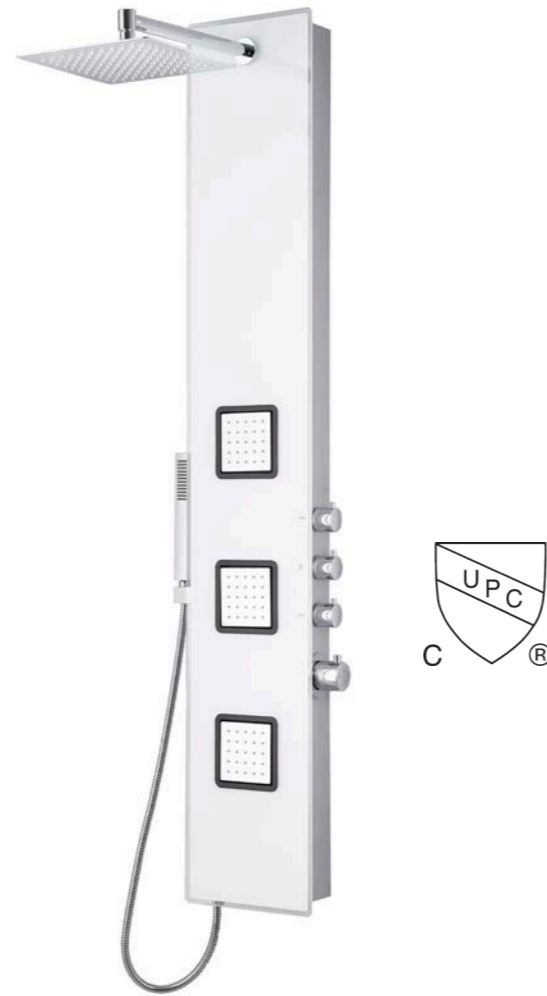

SPS8659

- 3 Sets of Adjustable Body Spray Nozzles
- Frame is crafted from a high-grade aluminum alloy
- Advanced thermostatic precision control
- All functions are designed to operate simultaneously.
- Non-clogging handheld shower head