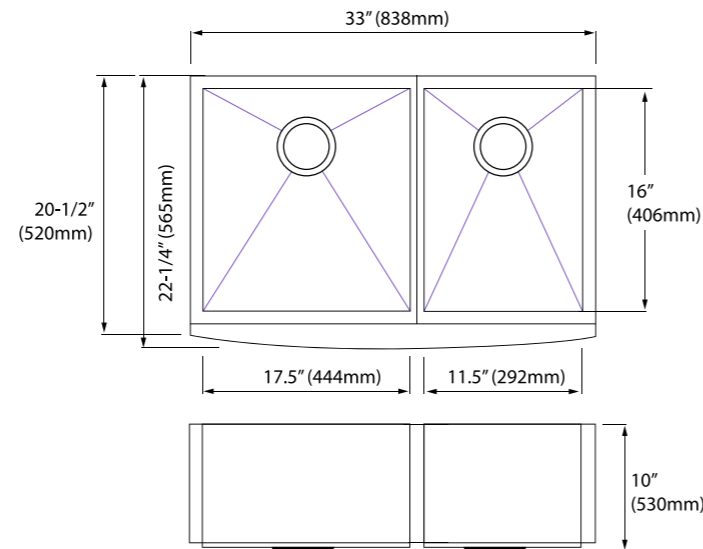

Specifications

Material	Stainless Steel
Finish	Chrome-plated brass hose
Body Nozzles	3 body nozzles
Rainfall Shower Head Size	8" (200 mm)
Shower Panel Reach	20.5" (520 mm)
Overhead Shower	yes
Handheld Shower	yes
Tub Spout	No
Simultaneous Function	No
Min Operating Pressure	28 PSI
Max Operating Pressure	72 PSI
Height	42 Inches (1070 mm)
Width	4.5 inches (110 mm)
Depth	20.5 inches (520 mm)
Weight	10 lbs

SH6021A

- 8 Inches
- Full Body Chrome Finish
- Ball Joint: Full Brass Swivel
- High pressure and water-saving
- Anti-clog self-cleaning nozzles
- Quick Tool-free Installation

Specifications

Materials	Premium ABS
Finish	Chrome
Installation Method	Screw-In
Item Size	Width: 8" (20.5cm) x Length: 8" (20.5cm)
Weight	1 lb
Complementary	Swivel Adapter
Shape	Rectangular

Specifications

Materials	304 Grade Stainless Steel
Finish	Brushed Satin
Gauge	16 Gauge
Installation Method	Undermount
Item Size	33" x 20.5" x 10" (84 cm W x 52 cm L x 25.4cm D)
Left Bowl Size	17.5" x 16"
Right Bowl Size	11.5" x 16"
Gross Weight	55 lbs
Style	Apron
Corner	R10 rounded corners
Other	No Faucet Hole

Specifications

Materials	304 Grade Stainless Steel
Finish	Brush Satin
Gauge	16 Gauge
Installation Method	Undermount
Item Size	36" x 20-3/4" x 10" (91cm W x 52.5cm L x 25cm D)
Left Bowl Size	19" x 16"
Right Bowl Size	13" x 16"
Gross Weight	64 lbs
Style	Apron
Other	No Faucet Hole