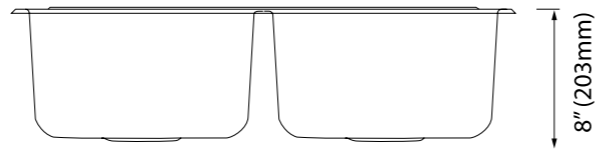

Specifications

Materials	304 Grade Stainless Steel
Finish	Brush Satin
Gauge	16 Gauge
Installation Method	Top mount
Item Size	31-1/4" x 20-3/8" x 8" (79.4cm L x 51.8cm W x 20.3cm D)
Left Bowl Size	14" x 15-3/4"
Right Bowl Size	14" x 15-3/4"
Gross Weight	15 lbs
Depth	8"
Corner	Rounded Corners