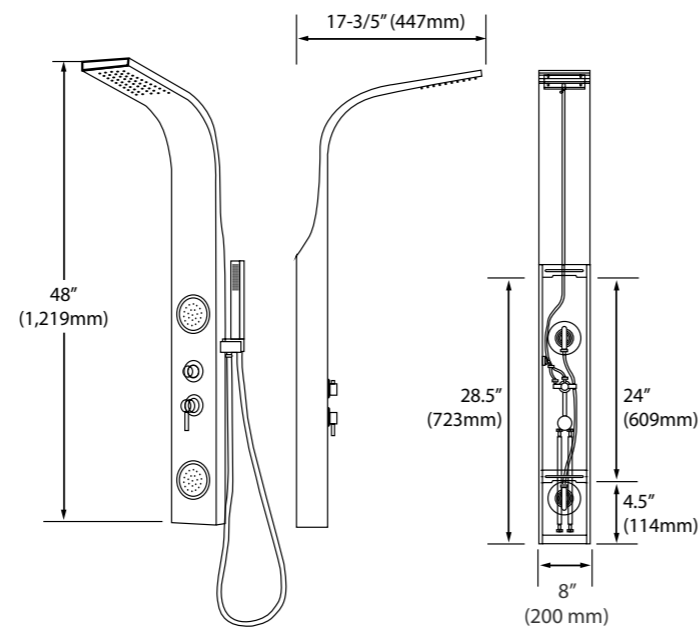

SPS824

- 304 grade stainless steel body with satin finish
- Stainless Steel Controller Knob
- Non-clogging handheld shower head
- Tub spout included
- Sturdy back-reinforced pipes

Specifications

Materials	Stainless Steel
Finish	Satin
LCD Temperature Display	No
Overhead Shower	Yes
Handheld Shower	Yes
Tub Spout	Yes
Simultaneous Function	No
Min Operating Pressure	28 PSI
Max Operating Pressure	72 PSI
Height	48 Inches (1220 mm)
Width	9.5 inches (260 mm)
Depth	3.5 inches (90 mm)
Weight	13 lbs

SPS88213

- 2 Adjustable Body Spray Nozzles
- 304 Premium Grade Stainless Steel with Brushed Finish
- Easy Installation - Replaces Your Existing Shower Head
- Sturdy back-reinforced pipes

Specifications

Materials	Stainless Steel
Finish	Brush
LCD Temperature Display	No
Overhead Shower	Yes
Handheld Shower	Yes
Tub Spout	No
Simultaneous Function	No
Min Operating Pressure	28 PSI
Max Operating Pressure	72 PSI
Height	44 Inches (1120 mm)
Width	4-3/4 inches (120 mm)
Depth	3 inches (75 mm)
Weight	13 lbs

Materials	Stainless Steel
Finish	Brush
LCD Temperature Display	No
Overhead Shower	Yes
Handheld Shower	Yes
Tub Spout	No
Simultaneous Function	No
Min Operating Pressure	28 PSI
Max Operating Pressure	72 PSI
Height	48 Inches (1220 mm)
Width	8 inches (200 mm)
Depth	3 inches (75 mm)
Weight	17 lbs

Materials	Stainless Steel
Finish	Brush
LCD Temperature Display	No
Overhead Shower	Yes
Handheld Shower	Yes
Tub Spout	No
Simultaneous Function	No
Min Operating Pressure	28 PSI
Max Operating Pressure	72 PSI
Height	57 Inches (1450 mm)
Width	8.75 inches (220 mm)
Depth	3 inches (75 mm)
Weight	23 lbs