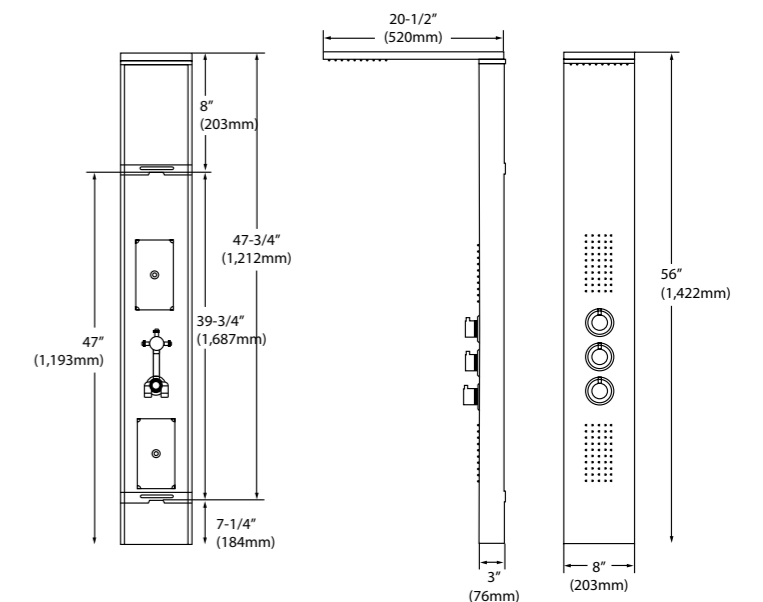

Specifications

Materials	Stainless Steel
Finish	Brush
LCD Temperature Display	No
Overhead Shower	Yes
Handheld Shower	Yes
Tub Spout	No
Simultaneous Function	Yes
Min Operating Pressure	28 PSI
Max Operating Pressure	72 PSI
Height	64.5 inches (1640 mm)
Width	8.75 inches (220 mm)
Depth	3 inches (75 mm)
Weight	26 lbs

SPS8729

- 2 Sets of Adjustable Body Nozzles
- Advanced thermostatic precision control
- 304 Premium Grade Stainless Steel with Brushed Finish
- Non-clogging handheld shower head

Specifications

Materials	Aluminum Alloy
Finish	Brush
LCD Temperature Display	No
Overhead Shower	Yes
Handheld Shower	Yes
Tub Spout	No
Simultaneous Function	Yes
Min Operating Pressure	28 PSI
Max Operating Pressure	72 PSI
Height	59 Inches (1640 mm)
Width	9.75 inches (250 mm)
Depth	4 inches (100 mm)
Weight	32 lbs

Specifications

Materials	Stainless Steel
Finish	Brush
LCD Temperature Display	No
Overhead Shower	Yes
Handheld Shower	Yes
Tub Spout	No
Simultaneous Function	No
Min Operating Pressure	28 PSI
Max Operating Pressure	72 PSI
Height	56 inches (1422 mm)
Width	8 inches (220 mm)
Depth	3 inches (75 mm)
Weight	23 lbs