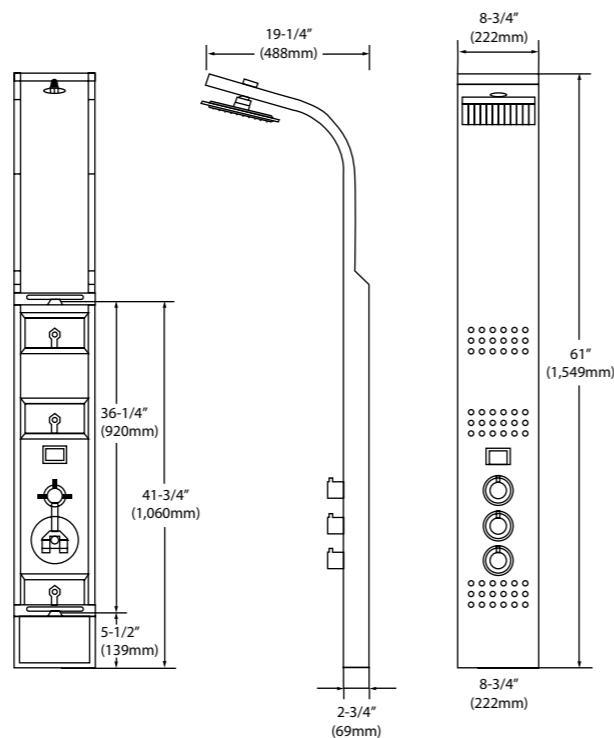

Specifications

Materials	Stainless Steel
Finish	Brush
LCD Temperature Display	No
Overhead Shower	Yes
Handheld Shower	Yes
Tub Spout	No
Simultaneous Function	No
Min Operating Pressure	28 PSI
Max Operating Pressure	72 PSI
Height	59 Inches (1500 mm)
Width	8 inches (200 mm)
Depth	3 inches (75 mm)
Weight	21 lbs

Specifications

Materials	Stainless Steel
Finish	Brush
LCD Temperature Display	No
Overhead Shower	Yes
Handheld Shower	Yes
Tub Spout	Yes
Simultaneous Function	Yes
Min Operating Pressure	28 PSI
Max Operating Pressure	72 PSI
Height	59 Inches (1500 mm)
Width	8 inches (205 mm)
Depth	3 inches (75 mm)
Weight	26 lbs

Specifications

Materials	Bamboo
Finish	Chrome
LCD Temperature Display	Yes
Overhead Shower	Yes
Handheld Shower	Yes
Tub Spout	No
Simultaneous Function	No
Min Operating Pressure	28 PSI
Max Operating Pressure	72 PSI
Height	61 Inches (1540 mm)
Width	8.75 inches (220 mm)
Depth	2.75 inches (70 mm)
Weight	27 lbs