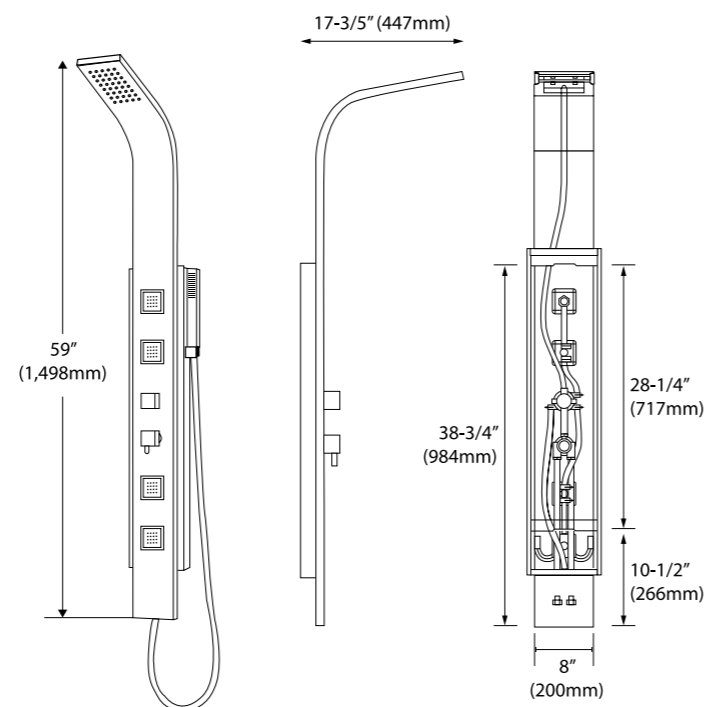

Materials	Stainless Steel
Finish	Brush
LCD Temperature Display	No
Overhead Shower	Yes
Handheld Shower	Yes
Tub Spout	No
Simultaneous Function	No
Min Operating Pressure	28 PSI
Max Operating Pressure	72 PSI
Height	57 Inches (1450 mm)
Width	8.75 inches (220 mm)
Depth	3 inches (75 mm)
Weight	23 lbs

SPS8897

- 4 Adjustable Body Spray Nozzles
- 304 Premium Grade Stainless Steel with Brushed Finish
- Non-clogging handheld shower head
- Sturdy back-reinforced pipes

SPS8819

- 4 Adjustable Body Spray Nozzles
- Advanced thermostatic precision control
- 304 Premium Grade Stainless Steel with Brushed Finish
- All functions are designed to operate simultaneously
- Non-clogging handheld shower head

Specifications

Materials	Stainless Steel
Finish	Brush
LCD Temperature Display	No
Overhead Shower	Yes
Handheld Shower	Yes
Tub Spout	No
Simultaneous Function	No
Min Operating Pressure	28 PSI
Max Operating Pressure	72 PSI
Height	59 Inches (1500 mm)
Width	8 inches (200 mm)
Depth	3 inches (75 mm)
Weight	21 lbs

Specifications

Materials	Stainless Steel
Finish	Brush
LCD Temperature Display	No
Overhead Shower	Yes
Handheld Shower	Yes
Tub Spout	Yes
Simultaneous Function	Yes
Min Operating Pressure	28 PSI
Max Operating Pressure	72 PSI
Height	59 Inches (1500 mm)
Width	8 inches (205 mm)
Depth	3 inches (75 mm)
Weight	26 lbs