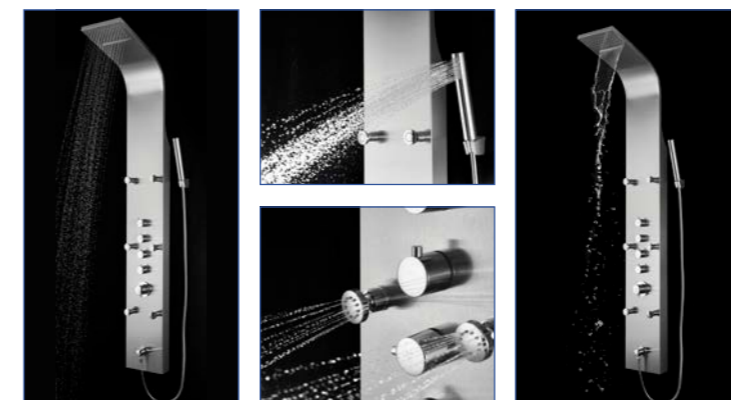

SPS8863

- 4 Sets of Adjustable Body Spray Nozzles
- Advanced thermostatic precision control
- 304 Premium Grade Stainless Steel with Brushed Finish
- All functions are designed to operate simultaneously
- Non-clogging handheld shower head

SPS8727

- 4 Sets of Adjustable Body Spray Nozzles
- Advanced thermostatic precision control
- 304 Premium Grade Stainless Steel with Brushed Finish
- All functions are designed to operate simultaneously.
- Non-clogging handheld shower head

SPS8879

- 6 Sets of Adjustable Body Spray Nozzles
- Advanced thermostatic precision control
- 304 Premium Grade Stainless Steel with Brushed Finish
- All functions are designed to operate simultaneously.
- Non-clogging handheld shower head