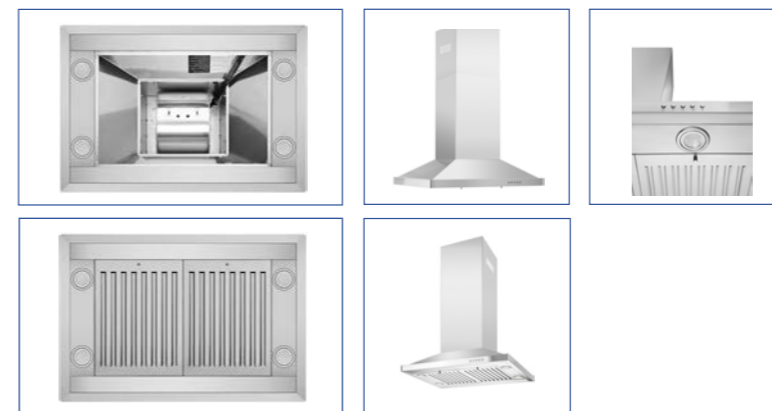

RH02I-30

- 30 Inches
- 760 CFM Strong Suction
- 4 LED Lights
- Premium Stainless Steel with Brush Finish
- Ducted/Ductless Convertible Duct
- 65 dB Quiet Operation