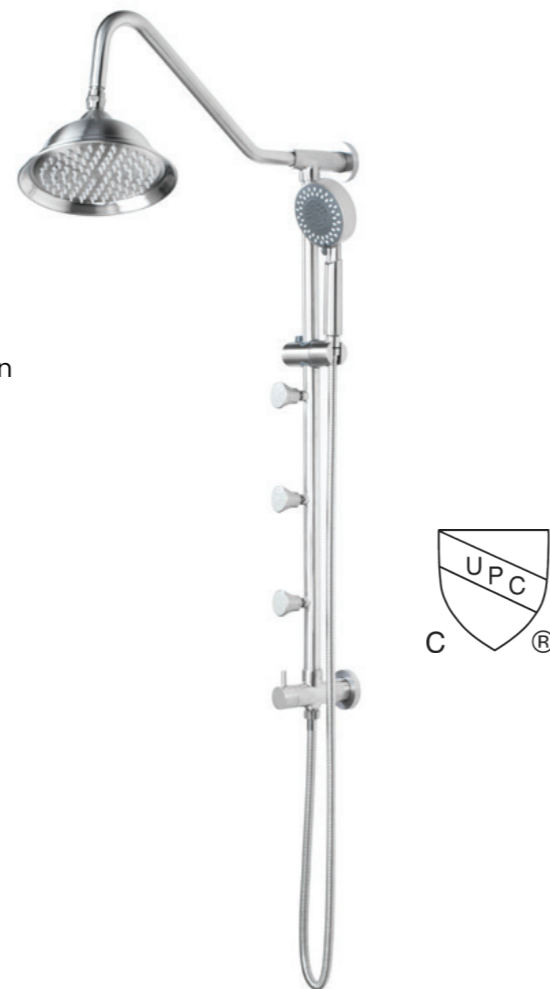

SPS851

- 3 Adjustable Body Mist Nozzles
- Advanced thermostatic precision control
- 304 Premium Grade Stainless Steel with Brushed Finish
- Built-in LED temperature display
- Multi-functional non-clogging handheld shower head

Specifications

Materials	Stainless Steel
Finish	Brush
LCD Temperature Display	No
Overhead Shower	Yes
Handheld Shower	Yes
Tub Spout	No
Simultaneous Function	Yes
Min Operating Pressure	28 PSI
Max Operating Pressure	72 PSI
Height	65 Inches (1640 mm)
Width	6 inches (150 mm)
Depth	3.5 inches (90 mm)
Weight	27 lbs

Specifications

Materials	Stainless Steel
Finish	Satin
LCD Temperature Display	Yes
Overhead Shower	Yes
Handheld Shower	Yes
Tub Spout	Yes
Simultaneous Function	No
Min Operating Pressure	28 PSI
Max Operating Pressure	72 PSI
Height	59 inches (1500 mm)
Width	8.5 inches (220 mm)
Depth	2.5 inches (60 mm)
Weight	20 lbs

SC5706

- Easy Connect: Retro-Fit System for Connection to Existing Shower Plumbing
- Adjustable Slide Bar with 3 body nozzles
- Material: Stainless Steel with Brushed Finish
- Standard 1/2" plumbing connection
- Replaces Your Existing Shower Head with an 8-Inch Rain
- Reinforced pipes on back