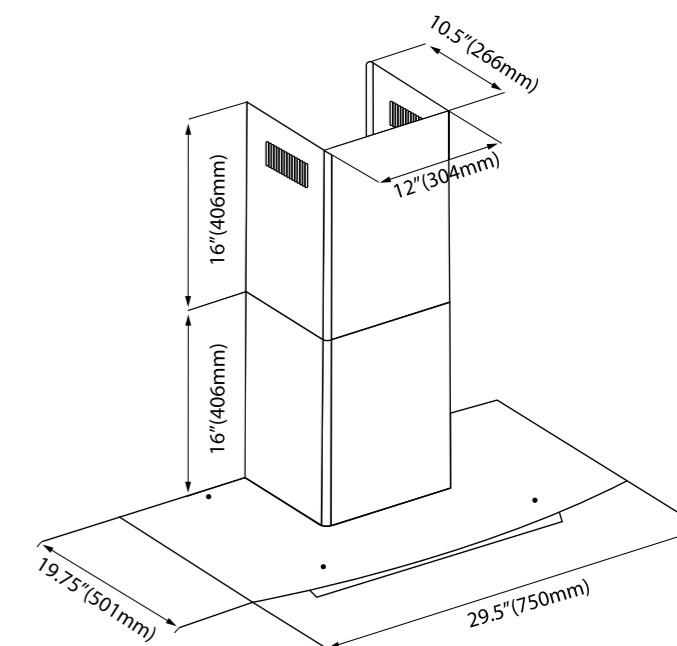

Specifications

Materials	Stainless Steel
Finish	Brush
Installation Type	Wall Mount
Noise Level	65 dB
Illumination	2 x 1.5W LED Lights
Airflow	760 CFM
Ventilation Pipe Size	6 inches (diameter)
Speed Control	3 Speeds Button Switch
Max Height	34 inches
Min Height	18 inches
Filtration Type	Dishwasher-Safe aluminum Mesh Filter
Weight	47 lbs
Additional Components	Two charcoal filters and two adjustable extensions