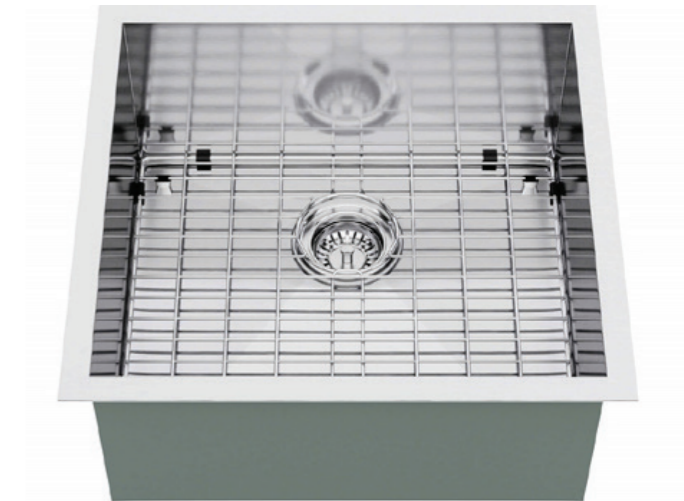

KSR104

- 21 Inches
- 16 Gauge 304 Premium Grade Stainless Steel
- Sound Dampening Pads and Undercoating for Sound Reduction
- Complementary Sink Grid and Strainer
- EASY INSTALLATION - Require Standard Pipe for Installation

Specifications

Materials	304 Grade Stainless Steel
Finish	Brush Satin
Gauge	16 Gauge
Installation Method	Undermount
Item Size	21" x 20" x 9-1/2" (53.3cm L x 50.8cm W x 24cm D)
Inner Bowl Size	19" x 18"
Gross Weight	26 lbs
Depth	9.5"