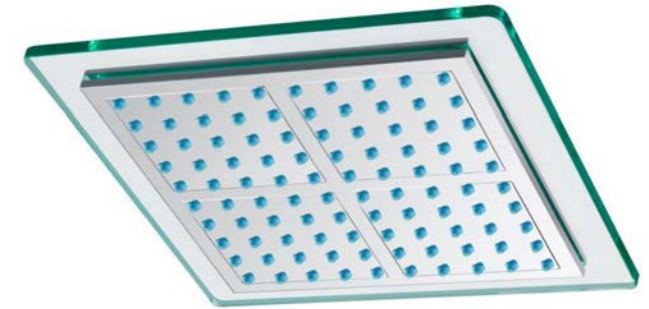

SC32002

- Easy Connect: Retro-Fit System for Connection to Existing Shower Plumbing
- Adjustable Slide Bar with 3 body nozzles
- Material: Stainless Steel with Brushed Finish
- Standard 1/2" plumbing connection
- Replaces Your Existing Shower Head with an 8-Inch Rain
- Reinforced pipes on back

Specifications

Material	Stainless Steel
Finish	Chrome-plated brass hose
Body Nozzles	3 body nozzles
Rainfall Shower Head Size	8" (200 mm)
Shower Panel Reach	20.5" (520 mm)
Overhead Shower	yes
Handheld Shower	yes
Tub Spout	No
Simultaneous Function	No
Min Operating Pressure	28 PSI
Max Operating Pressure	72 PSI
Height	42 Inches (1070 mm)
Width	4.5 inches (110 mm)
Depth	20.5 inches (520 mm)
Weight	10 lbs

SA001

- 11 Inches
- Adjustable Height and Angle, Compatible with Standard 1/2-14 NPT Pipe Thread
- Heavy-Duty Extension
- Quick Tool-free Installation

Specifications

Materials	Brass
Finish	Chrome
Installation Method	Screw-In
Weight	300 g

SH6021A

- 8 Inches
- Full Body Chrome Finish
- Ball Joint: Full Brass Swivel
- High pressure and water-saving
- Anti-clog self-cleaning nozzles
- Quick Tool-free Installation

Specifications

Materials	Premium ABS
Finish	Chrome
Installation Method	Screw-In
Item Size	Width: 8" (20.5cm) x Length: 8" (20.5cm)
Weight	1 lb
Complementary	Swivel Adapter
Shape	Rectangular