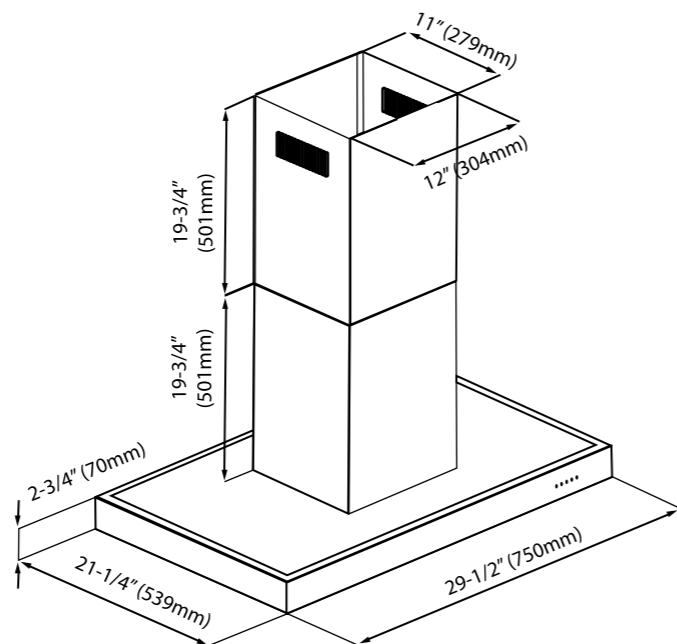

Specifications

Materials	Stainless Steel
Finish	Brush
Installation Type	Island Mount
Noise Level	65 dB
Illumination	4 x 2W LED Lights
Airflow	760 CFM
Ventilation Pipe Size	6 inches (diameter)
Speed Control	3 Speeds Button Switch
Max Height	42 inches
Min Height	34 inches
Filtration Type	Dishwasher-Safe Mesh Filter
Weight	67 lbs
Additional Components	Two charcoal filters and two adjustable extensions