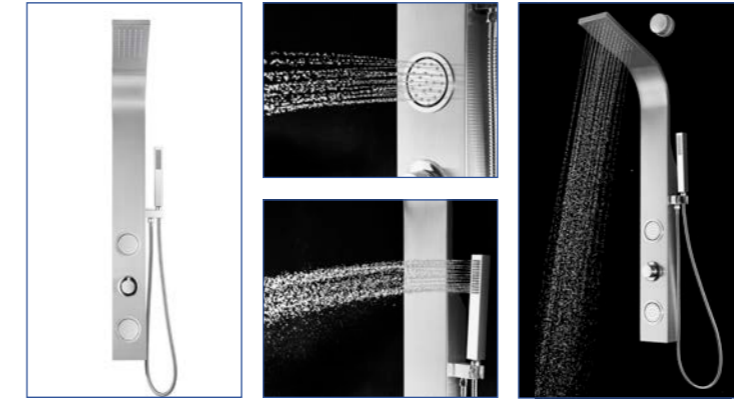

SPS824

- 304 grade stainless steel body with satin finish
- Stainless Steel Controller Knob
- Non-clogging handheld shower head
- Tub spout included
- Sturdy back-reinforced pipes

Specifications

Materials	Stainless Steel
Finish	Satin
LCD Temperature Display	No
Overhead Shower	Yes
Handheld Shower	Yes
Tub Spout	Yes
Simultaneous Function	No
Min Operating Pressure	28 PSI
Max Operating Pressure	72 PSI
Height	48 Inches (1220 mm)
Width	9.5 inches (260 mm)
Depth	3.5 inches (90 mm)
Weight	13 lbs

SPS88213

- 2 Adjustable Body Spray Nozzles
- 304 Premium Grade Stainless Steel with Brushed Finish
- Easy Installation - Replaces Your Existing Shower Head
- Sturdy back-reinforced pipes

Specifications

Materials	Stainless Steel
Finish	Brush
LCD Temperature Display	No
Overhead Shower	Yes
Handheld Shower	Yes
Tub Spout	No
Simultaneous Function	No
Min Operating Pressure	28 PSI
Max Operating Pressure	72 PSI
Height	44 Inches (1120 mm)
Width	4-3/4 inches (120 mm)
Depth	3 inches (75 mm)
Weight	13 lbs