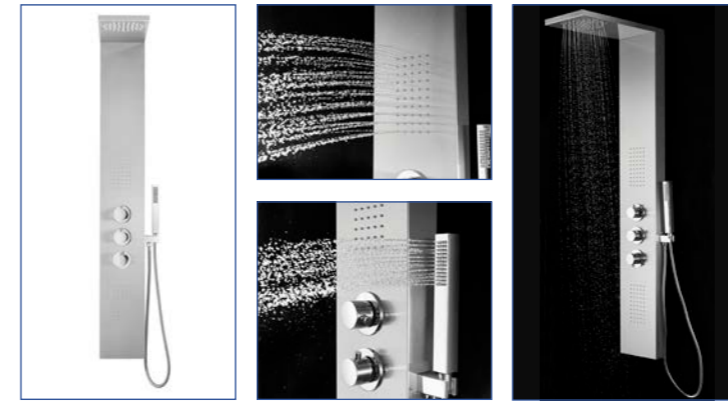

SPS8729

- 2 Sets of Adjustable Body Nozzles
- Advanced thermostatic precision control
- 304 Premium Grade Stainless Steel with Brushed Finish
- Non-clogging handheld shower head