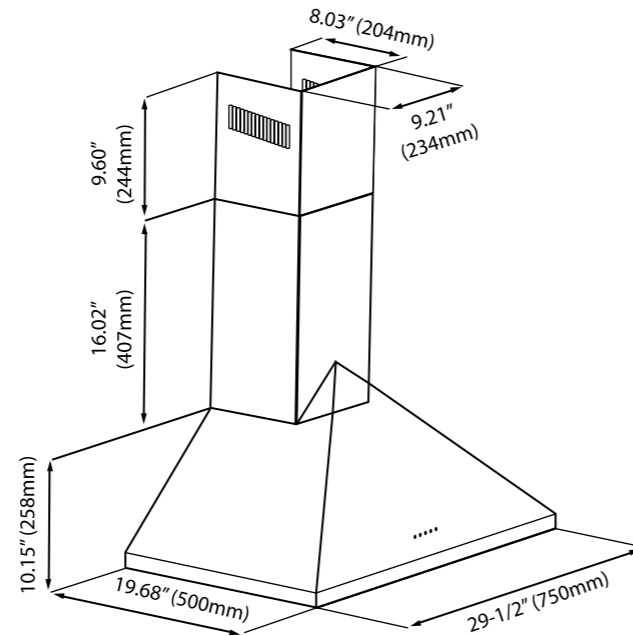

Specifications

Materials	Stainless Steel
Finish	Brush
Installation Type	Wall Mount
Noise Level	65 dB
Illumination	2 x 1.5W LED Light
Airflow	760 CFM
Ventilation Pipe Size	6 inches (diameter)
Speed Control	3 Speeds Button Switch
Max Height	35 inches
Min Height	26 inches
Filtration Type	Dishwasher-Safe aluminum Mesh Filter
Weight	36 lbs
Additional Components	Two charcoal filters and two adjustable extensions