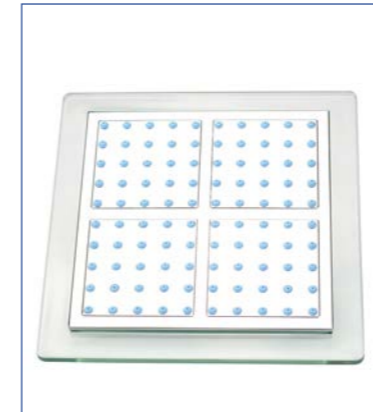

Specifications

Material	Stainless Steel
Finish	Chrome-plated brass hose
Body Nozzles	3 body nozzles
Rainfall Shower Head Size	8" (200 mm)
Shower Panel Reach	20.5" (520 mm)
Overhead Shower	yes
Handheld Shower	yes
Tub Spout	No
Simultaneous Function	No
Min Operating Pressure	28 PSI
Max Operating Pressure	72 PSI
Height	42 Inches (1070 mm)
Width	4.5 inches (110 mm)
Depth	20.5 inches (520 mm)
Weight	10 lbs

SA001

- 11 Inches
- Adjustable Height and Angle, Compatible with Standard 1/2-14 NPT Pipe Thread
- Heavy-Duty Extension
- Quick Tool-free Installation

Specifications

Materials	Brass
Finish	Chrome
Installation Method	Screw-In
Weight	300 g

SH6021A

- 8 Inches
- Full Body Chrome Finish
- Ball Joint: Full Brass Swivel
- High pressure and water-saving
- Anti-clog self-cleaning nozzles
- Quick Tool-free Installation

Specifications

Materials	Premium ABS
Finish	Chrome
Installation Method	Screw-In
Item Size	Width: 8" (20.5cm) x Length: 8" (20.5cm)
Weight	1 lb
Complementary	Swivel Adapter
Shape	Rectangular