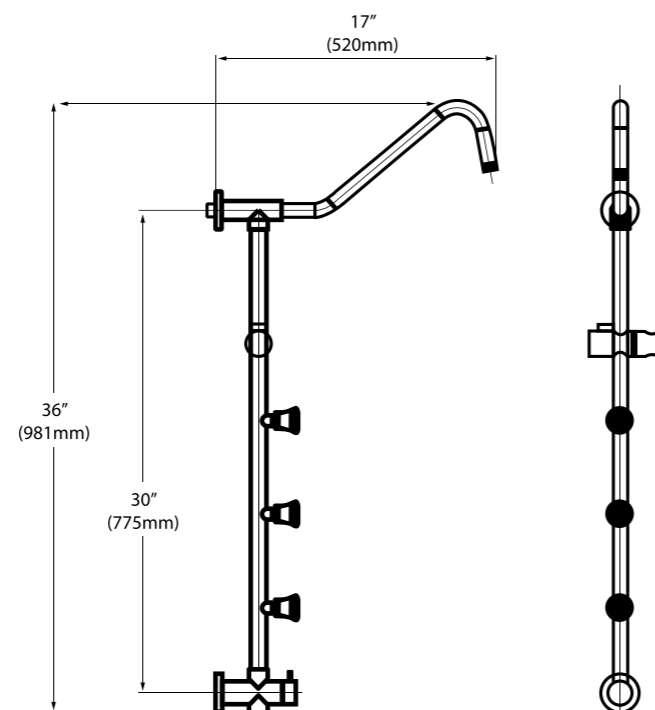

Specifications

Materials	Stainless Steel
Finish	Brush
LCD Temperature Display	No
Overhead Shower	Yes
Handheld Shower	Yes
Tub Spout	No
Simultaneous Function	Yes
Min Operating Pressure	28 PSI
Max Operating Pressure	72 PSI
Height	65 Inches (1640 mm)
Width	6 inches (150 mm)
Depth	3.5 inches (90 mm)
Weight	27 lbs

Specifications

Materials	Stainless Steel
Finish	Satin
LCD Temperature Display	Yes
Overhead Shower	Yes
Handheld Shower	Yes
Tub Spout	Yes
Simultaneous Function	No
Min Operating Pressure	28 PSI
Max Operating Pressure	72 PSI
Height	59 inches (1500 mm)
Width	8.5 inches (220 mm)
Depth	2.5 inches (60 mm)
Weight	20 lbs

SC5706

- Easy Connect: Retro-Fit System for Connection to Existing Shower Plumbing
- Adjustable Slide Bar with 3 body nozzles
- Material: Stainless Steel with Brushed Finish
- Standard 1/2" plumbing connection
- Replaces Your Existing Shower Head with an 8-Inch Rain
- Reinforced pipes on back

Specifications

Material	Stainless Steel
Finish	Chrome-plated brass hose
Body Nozzles	3 body nozzles
Rainfall Shower Head Size	8" (200 mm)
Shower Panel Reach	22" (560 mm)
Overhead Shower	yes
Handheld Shower	yes
Tub Spout	No
Simultaneous Function	No
Min Operating Pressure	28 PSI
Max Operating Pressure	72 PSI
Height	39 Inches (990 mm)
Width	4.5 inches (110 mm)
Depth	22 inches (560 mm)
Weight	11 lbs