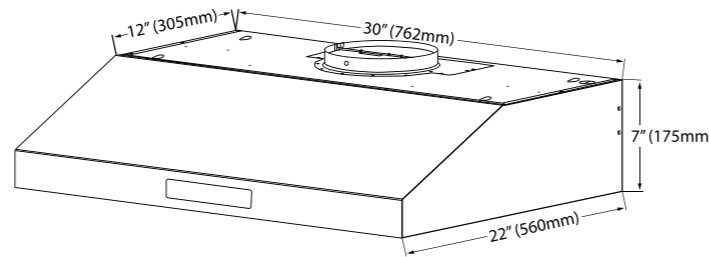

Specifications

Materials	Stainless Steel
Finish	Brush
Installation Type	Under Cabinet
Noise Level	58 dB
Illumination	2 x 50 Halogen Lights
Airflow	500 CFM
Ventilation Pipe Size	6 inches (diameter)
Speed Control	6 Speeds Touch Screen
Height	7 Inches (175 mm)
Width	29.75 inches (755 mm)
Depth	22 inches (560 mm)
Weight	51 lbs