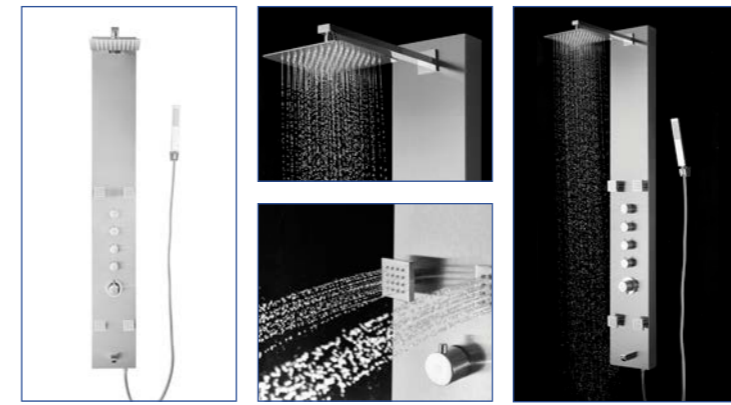

SHOWER PANEL

SPS8801

- 8 Adjustable Body Spray Nozzles
- Advanced thermostatic precision control
- 304 Premium Grade Stainless Steel with Brushed Finish
- Non-clogging handheld shower head

Specifications

Materials	Stainless Steel
Finish	Brush
LCD Temperature Display	No
Overhead Shower	Yes
Handheld Shower	Yes
Tub Spout	No
Simultaneous Function	No
Min Operating Pressure	28 PSI
Max Operating Pressure	72 PSI
Height	57 Inches (1450 mm)
Width	8.75 inches (220 mm)
Depth	3 inches (75 mm)
Weight	23 lbs

SPS8897

- 4 Adjustable Body Spray Nozzles
- 304 Premium Grade Stainless Steel with Brushed Finish
- Non-clogging handheld shower head
- Sturdy back-reinforced pipes

SPS8819

- 4 Adjustable Body Spray Nozzles
- Advanced thermostatic precision control
- 304 Premium Grade Stainless Steel with Brushed Finish
- All functions are designed to operate simultaneously
- Non-clogging handheld shower head