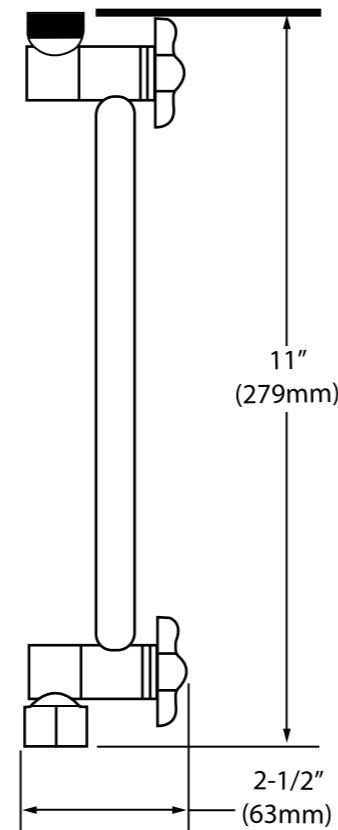

Specifications

Material	Stainless Steel
Finish	Chrome-plated brass hose
Body Nozzles	3 body nozzles
Rainfall Shower Head Size	8" (200 mm)
Shower Panel Reach	22" (560 mm)
Overhead Shower	yes
Handheld Shower	yes
Tub Spout	No
Simultaneous Function	No
Min Operating Pressure	28 PSI
Max Operating Pressure	72 PSI
Height	39 Inches (990 mm)
Width	4.5 inches (110 mm)
Depth	22 inches (560 mm)
Weight	11 lbs

Specifications

Material	Stainless Steel
Finish	Chrome-plated brass hose
Body Nozzles	3 body nozzles
Rainfall Shower Head Size	8" (200 mm)
Shower Panel Reach	20.5" (520 mm)
Overhead Shower	yes
Handheld Shower	yes
Tub Spout	No
Simultaneous Function	No
Min Operating Pressure	28 PSI
Max Operating Pressure	72 PSI
Height	42 Inches (1070 mm)
Width	4.5 inches (110 mm)
Depth	20.5 inches (520 mm)
Weight	10 lbs

SA001

- 11 Inches
- Adjustable Height and Angle, Compatible with Standard 1/2-14 NPT Pipe Thread
- Heavy-Duty Extension
- Quick Tool-free Installation

Specifications

Materials	Brass
Finish	Chrome
Installation Method	Screw-In
Weight	300 g

Specifications

Materials	304 Grade Stainless Steel
Finish	Brushed Satin
Gauge	16 Gauge
Installation Method	Undermount
Item Size	33" x 20.5" x 10" (84 cm W x 52 cm L x 25.4cm D)
Left Bowl Size	17.5" x 16"
Right Bowl Size	11.5" x 16"
Gross Weight	55 lbs
Style	Apron
Corner	R10 rounded corners
Other	No Faucet Hole