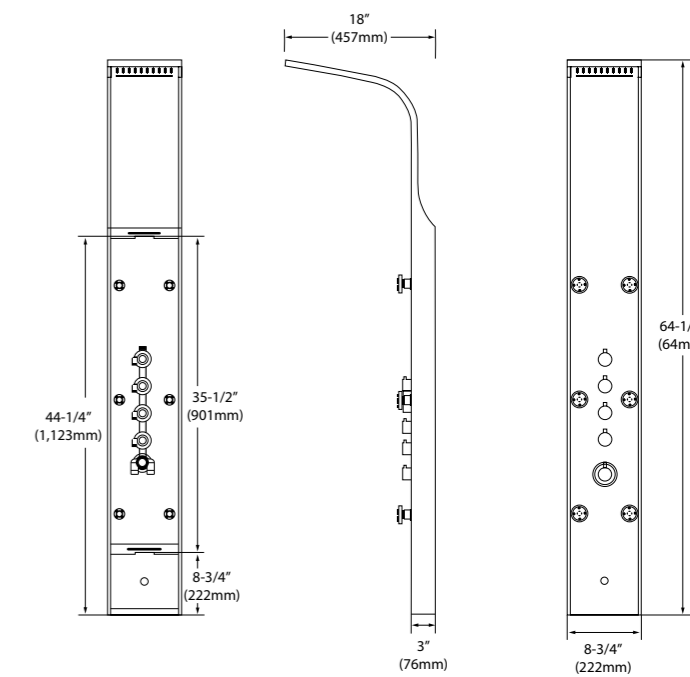

Specifications

Materials	Stainless Steel
Finish	Brush
LCD Temperature Display	No
Overhead Shower	Yes
Handheld Shower	Yes
Tub Spout	No
Simultaneous Function	Yes
Min Operating Pressure	28 PSI
Max Operating Pressure	72 PSI
Height	63 inches (1500 mm)
Width	8 inches (205 mm)
Depth	3 inches (75 mm)
Weight	23 lbs

SPS8879

- 6 Sets of Adjustable Body Spray Nozzles
- Advanced thermostatic precision control
- 304 Premium Grade Stainless Steel with Brushed Finish
- All functions are designed to operate simultaneously.
- Non-clogging handheld shower head

Specifications

Materials	Stainless Steel
Finish	Brush
LCD Temperature Display	No
Overhead Shower	Yes
Handheld Shower	Yes
Tub Spout	No
Simultaneous Function	Yes
Min Operating Pressure	28 PSI
Max Operating Pressure	72 PSI
Height	66.5 Inches (1690 mm)
Width	8.75 inches (220 mm)
Depth	3 inches (75 mm)
Weight	27 lbs

Specifications

Materials	Stainless Steel
Finish	Brush
LCD Temperature Display	No
Overhead Shower	Yes
Handheld Shower	Yes
Tub Spout	No
Simultaneous Function	Yes
Min Operating Pressure	28 PSI
Max Operating Pressure	72 PSI
Height	64.5 inches (1640 mm)
Width	8.75 inches (220 mm)
Depth	3 inches (75 mm)
Weight	26 lbs