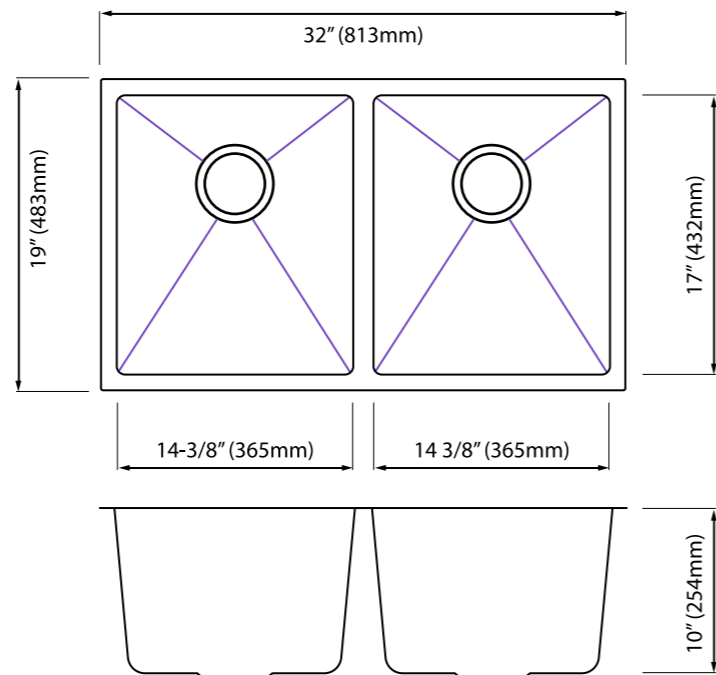

Specifications

Materials	304 Grade Stainless Steel
Finish	Brushed Satin
Gauge	16 Gauge
Installation Method	Undermount
Item Size	33" x 20.5" x 10" (84 cm W x 52 cm L x 25.4cm D)
Left Bowl Size	17.5" x 16"
Right Bowl Size	11.5" x 16"
Gross Weight	55 lbs
Style	Apron
Corner	R10 rounded corners
Other	No Faucet Hole

Specifications

Materials	304 Grade Stainless Steel
Finish	Brush Satin
Gauge	16 Gauge
Installation Method	Undermount
Item Size	36" x 20-3/4" x 10" (91cm W x 52.5cm L x 25cm D)
Inner Bowl Size	33" x 16"
Gross Weight	58 lbs
Style	Apron

Specifications

Materials	304 Grade Stainless Steel
Finish	Brush Satin
Gauge	16 Gauge
Installation Type	Undermount
Item Size	32" x 19" x 10" (81.3cm W x 48.3cm L x 25.4cm D)
Left Bowl Size	17" x 17"
Right Bowl Size	12" x 17"
Gross Weight	41 lbs
Depth	10"

Specifications

Materials	304 Grade Stainless Steel
Finish	Brush Satin
Gauge	16 Gauge
Installation Method	Undermount
Item Size	32" x 19" x 10" (81.3cm W x 48.3cm L x 25.4cm D)
Left Bowl Size	14 3/8" x 17"
Right Bowl Size	14 3/8" x 17"
Gross Weight	41 lbs
Depth	10"