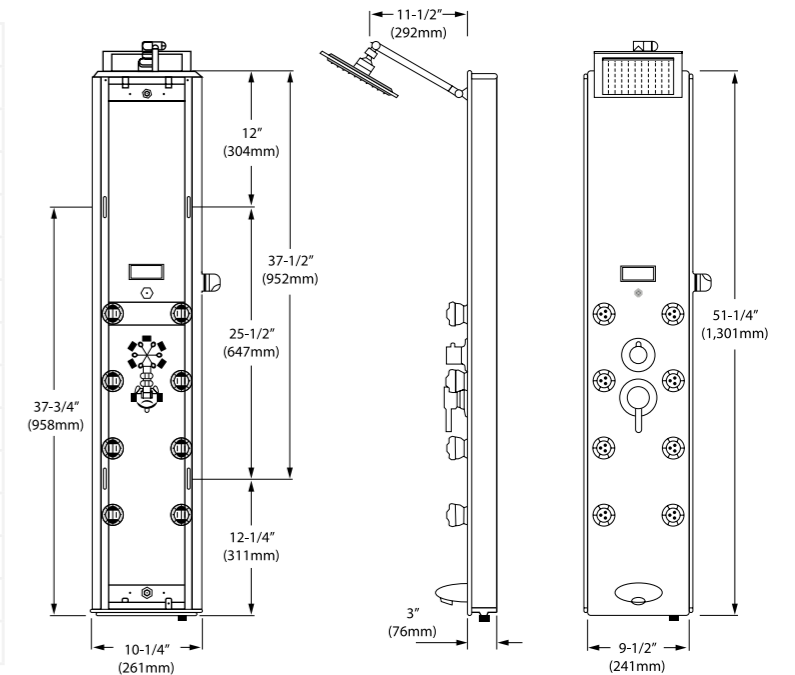

Materials	Aluminum Alloy
Finish	Metallic Tempered Glass
Body Mist Jets/Nozzles	8 Jets
Jets Configuration	Rotatable
LCD Temperature Display	Yes
Overhead Shower	Yes
Handheld Shower	Yes
Tub Spout	Yes
Simultaneous Function	No
Min Operating Pressure	28 PSI
Max Operating Pressure	72 PSI
Height	50 Inches (1270 mm)
Width	10 inches (260 mm)
Depth	3.5 inches (90 mm)
Weight	32 lbs

Specifications

Materials	Aluminum Alloy
Finish	Metallic Tempered Glass
Body Mist Jets/Nozzles	8 Jets
Jets Configuration	Rotatable
LCD Temperature Display	Yes
Overhead Shower	Yes
Handheld Shower	Yes
Tub Spout	Yes
Simultaneous Function	No
Min Operating Pressure	28 PSI
Max Operating Pressure	72 PSI
Height	50 Inches (1270 mm)
Width	10 inches (260 mm)
Depth	3.5 inches (90 mm)
Weight	32 lbs