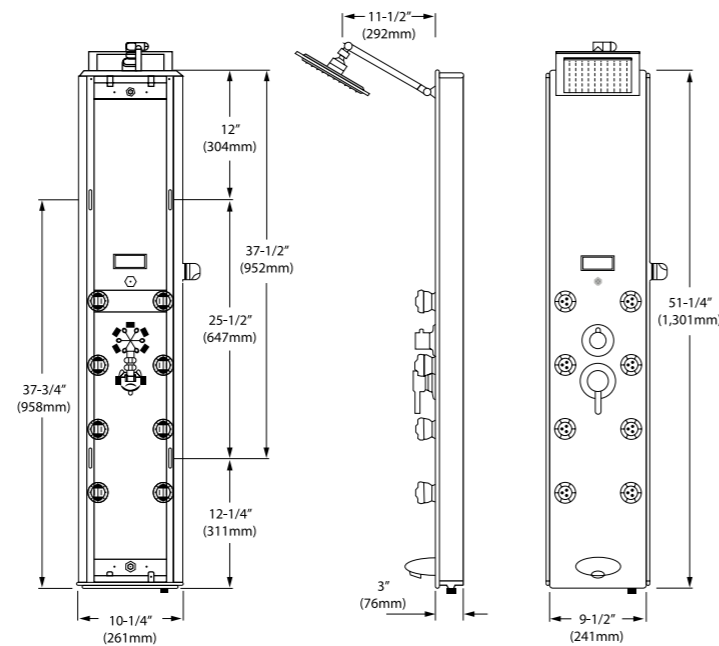

Specifications

Materials	Aluminum Alloy
Finish	Metallic Tempered Glass
Body Mist Jets/Nozzles	8 Jets
Jets Configuration	Rotatable
LCD Temperature Display	Yes
Overhead Shower	Yes
Handheld Shower	Yes
Tub Spout	Yes
Simultaneous Function	No
Min Operating Pressure	28 PSI
Max Operating Pressure	72 PSI
Height	50 Inches (1270 mm)
Width	10 inches (260 mm)
Depth	3.5 inches (90 mm)
Weight	32 lbs