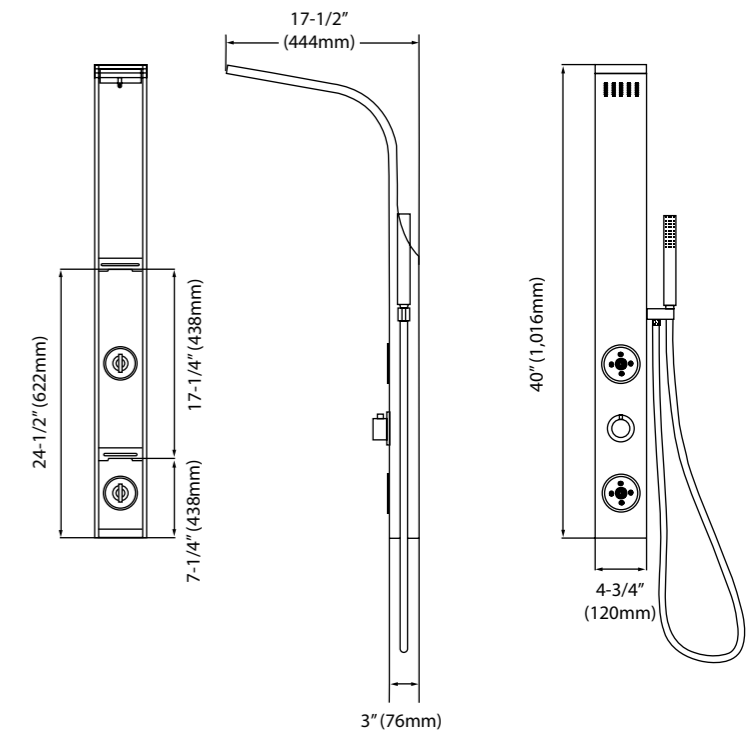

SPS822

- 304 grade stainless steel body with satin finish
- Stainless Steel Controller Knob
- Non-clogging handheld shower head
- Tub spout included
- Sturdy back-reinforced pipes

Specifications

Materials	Stainless Steel
Finish	Satin
LCD Temperature Display	No
Overhead Shower	Yes
Handheld Shower	Yes
Tub Spout	Yes
Simultaneous Function	No
Min Operating Pressure	28 PSI
Max Operating Pressure	72 PSI
Height	48 Inches (1220 mm)
Width	9.5 inches (260 mm)
Depth	3.5 inches (90 mm)
Weight	13 lbs

SPS824

- 304 grade stainless steel body with satin finish
- Stainless Steel Controller Knob
- Non-clogging handheld shower head
- Tub spout included
- Sturdy back-reinforced pipes

Specifications

Materials	Stainless Steel
Finish	Satin
LCD Temperature Display	No
Overhead Shower	Yes
Handheld Shower	Yes
Tub Spout	Yes
Simultaneous Function	No
Min Operating Pressure	28 PSI
Max Operating Pressure	72 PSI
Height	48 Inches (1220 mm)
Width	9.5 inches (260 mm)
Depth	3.5 inches (90 mm)
Weight	13 lbs

SPS88213

- 2 Adjustable Body Spray Nozzles
- 304 Premium Grade Stainless Steel with Brushed Finish
- Easy Installation - Replaces Your Existing Shower Head
- Sturdy back-reinforced pipes

Specifications

Materials	Stainless Steel
Finish	Brush
LCD Temperature Display	No
Overhead Shower	Yes
Handheld Shower	Yes
Tub Spout	No
Simultaneous Function	No
Min Operating Pressure	28 PSI
Max Operating Pressure	72 PSI
Height	44 Inches (1120 mm)
Width	4-3/4 inches (120 mm)
Depth	3 inches (75 mm)
Weight	13 lbs

Materials	Stainless Steel
Finish	Brush
LCD Temperature Display	No
Overhead Shower	Yes
Handheld Shower	Yes
Tub Spout	No
Simultaneous Function	No
Min Operating Pressure	28 PSI
Max Operating Pressure	72 PSI
Height	48 Inches (1220 mm)
Width	8 inches (200 mm)
Depth	3 inches (75 mm)
Weight	17 lbs