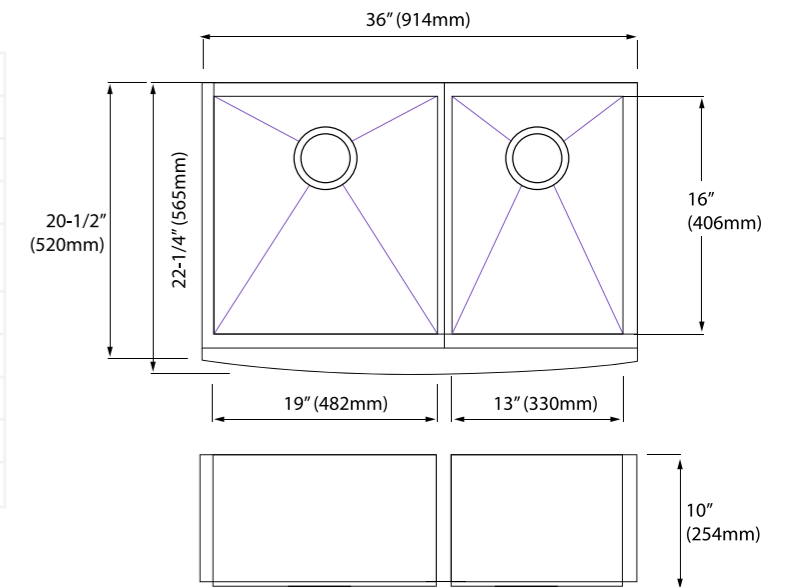

Specifications

Material	Stainless Steel
Finish	Chrome-plated brass hose
Body Nozzles	3 body nozzles
Rainfall Shower Head Size	8" (200 mm)
Shower Panel Reach	22" (560 mm)
Overhead Shower	yes
Handheld Shower	yes
Tub Spout	No
Simultaneous Function	No
Min Operating Pressure	28 PSI
Max Operating Pressure	72 PSI
Height	39 Inches (990 mm)
Width	4.5 inches (110 mm)
Depth	22 inches (560 mm)
Weight	11 lbs

Specifications

Material	Stainless Steel
Finish	Chrome-plated brass hose
Body Nozzles	3 body nozzles
Rainfall Shower Head Size	8" (200 mm)
Shower Panel Reach	20.5" (520 mm)
Overhead Shower	yes
Handheld Shower	yes
Tub Spout	No
Simultaneous Function	No
Min Operating Pressure	28 PSI
Max Operating Pressure	72 PSI
Height	42 Inches (1070 mm)
Width	4.5 inches (110 mm)
Depth	20.5 inches (520 mm)
Weight	10 lbs

Specifications

Materials	304 Grade Stainless Steel
Finish	Brushed Satin
Gauge	16 Gauge
Installation Method	Undermount
Item Size	33" x 20.5" x 10" (84 cm W x 52 cm L x 25.4cm D)
Left Bowl Size	17.5" x 16"
Right Bowl Size	11.5" x 16"
Gross Weight	55 lbs
Style	Apron
Corner	R10 rounded corners
Other	No Faucet Hole

Specifications

Materials	304 Grade Stainless Steel
Finish	Brush Satin
Gauge	16 Gauge
Installation Method	Undermount
Item Size	36" x 20-3/4" x 10" (91cm W x 52.5cm L x 25cm D)
Left Bowl Size	19" x 16"
Right Bowl Size	13" x 16"
Gross Weight	64 lbs
Style	Apron
Other	No Faucet Hole