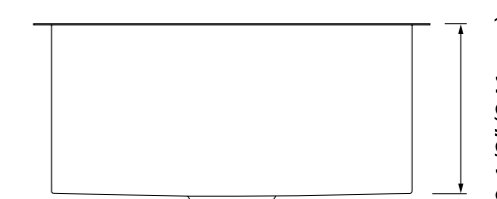

Specifications

Materials	304 Grade Stainless Steel
Finish	Brush Satin
Gauge	16 Gauge
Installation Method	Undermount
Item Size	21" x 20" x 9-1/2" (53.3cm L x 50.8cm W x 24cm D)
Inner Bowl Size	19" x 18"
Gross Weight	26 lbs
Depth	9.5"