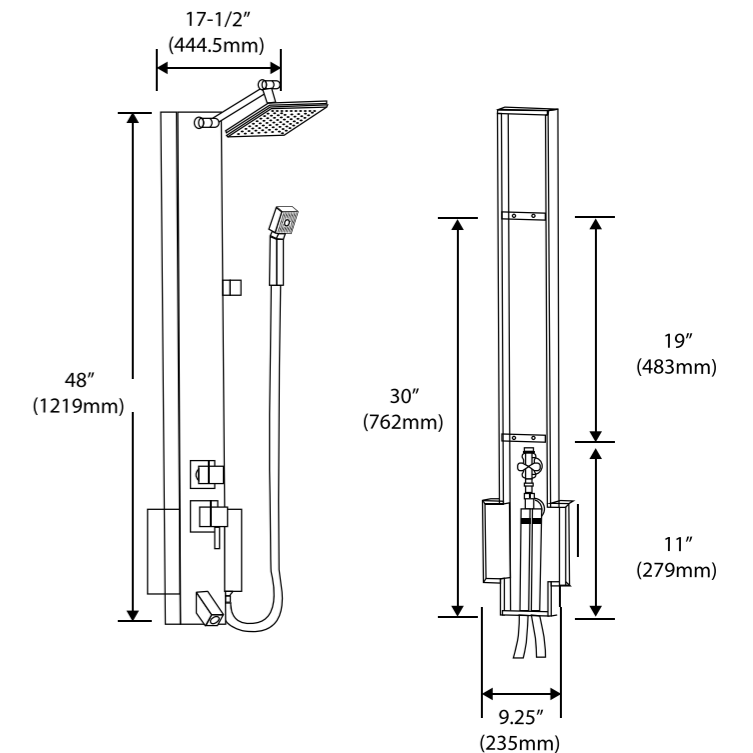

Materials	Aluminum Alloy
Finish	Metallic Tempered Glass
Body Mist Jets/Nozzles	8 Jets
Jets Configuration	Rotatable
LCD Temperature Display	Yes
Overhead Shower	Yes
Handheld Shower	Yes
Tub Spout	Yes
Simultaneous Function	No
Min Operating Pressure	28 PSI
Max Operating Pressure	72 PSI
Height	50 Inches (1270 mm)
Width	10 inches (260 mm)
Depth	3.5 inches (90 mm)
Weight	32 lbs

SPS822

- 304 grade stainless steel body with satin finish
- Stainless Steel Controller Knob
- Non-clogging handheld shower head
- Tub spout included
- Sturdy back-reinforced pipes

Specifications

Materials	Stainless Steel
Finish	Satin
LCD Temperature Display	No
Overhead Shower	Yes
Handheld Shower	Yes
Tub Spout	Yes
Simultaneous Function	No
Min Operating Pressure	28 PSI
Max Operating Pressure	72 PSI
Height	48 Inches (1220 mm)
Width	9.5 inches (260 mm)
Depth	3.5 inches (90 mm)
Weight	13 lbs

SPS824

- 304 grade stainless steel body with satin finish
- Stainless Steel Controller Knob
- Non-clogging handheld shower head
- Tub spout included
- Sturdy back-reinforced pipes

Specifications

Materials	Stainless Steel
Finish	Satin
LCD Temperature Display	No
Overhead Shower	Yes
Handheld Shower	Yes
Tub Spout	Yes
Simultaneous Function	No
Min Operating Pressure	28 PSI
Max Operating Pressure	72 PSI
Height	48 Inches (1220 mm)
Width	9.5 inches (260 mm)
Depth	3.5 inches (90 mm)
Weight	13 lbs