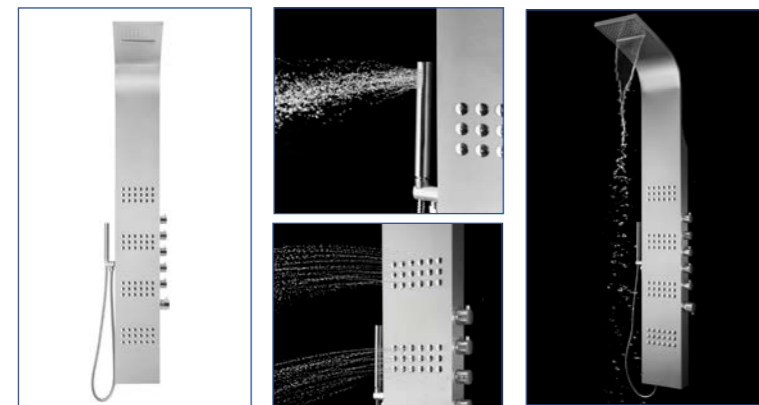

SPS8727

- 4 Sets of Adjustable Body Spray Nozzles
- Advanced thermostatic precision control
- 304 Premium Grade Stainless Steel with Brushed Finish
- All functions are designed to operate simultaneously.
- Non-clogging handheld shower head