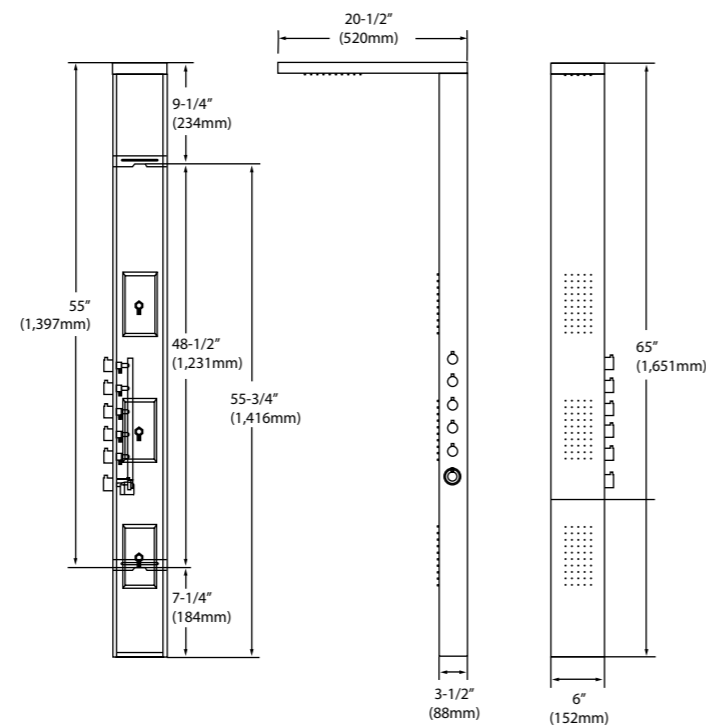

Specifications

Materials	Stainless Steel
Finish	Brush
LCD Temperature Display	No
Overhead Shower	Yes
Handheld Shower	Yes
Tub Spout	No
Simultaneous Function	No
Min Operating Pressure	28 PSI
Max Operating Pressure	72 PSI
Height	56 inches (1422 mm)
Width	8 inches (220 mm)
Depth	3 inches (75 mm)
Weight	23 lbs

Specifications

Materials	Stainless Steel
Finish	Brush
LCD Temperature Display	No
Overhead Shower	Yes
Handheld Shower	Yes
Tub Spout	No
Simultaneous Function	Yes
Min Operating Pressure	28 PSI
Max Operating Pressure	72 PSI
Height	65 Inches (1640 mm)
Width	6 inches (150 mm)
Depth	3.5 inches (90 mm)
Weight	27 lbs