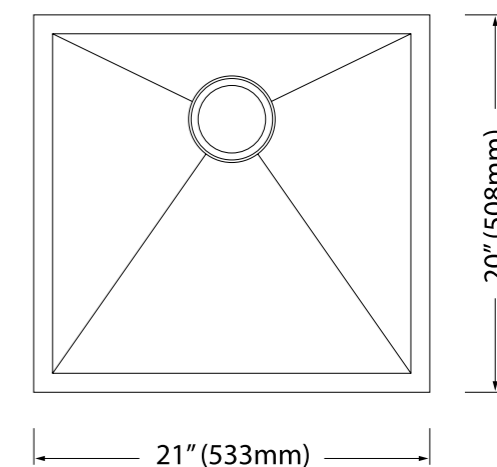

KSR105

- 32 Inches
- 16 Gauge 304 Premium Grade Stainless Steel
- Sound Dampening Pads and Undercoating for Sound Reduction
- Complementary Sink Grid and Strainer
- EASY INSTALLATION - Require Standard Pipe for Installation

Specifications

Materials	304 Grade Stainless Steel
Finish	Brush Satin
Gauge	16 Gauge
Installation Method	Undermount
Item Size	32" x 19" x 10" (81.3cm W x 48.3cm L x 25.4cm D)
Inner Bowl Size	30" x 17"
Gross Weight	35 lbs
Depth	10"

KSR104

- 21 Inches
- 16 Gauge 304 Premium Grade Stainless Steel
- Sound Dampening Pads and Undercoating for Sound Reduction
- Complementary Sink Grid and Strainer
- EASY INSTALLATION - Require Standard Pipe for Installation

Specifications

Materials	304 Grade Stainless Steel
Finish	Brush Satin
Gauge	16 Gauge
Installation Method	Undermount
Item Size	21" x 20" x 9-1/2" (53.3cm L x 50.8cm W x 24cm D)
Inner Bowl Size	19" x 18"
Gross Weight	26 lbs
Depth	9.5"