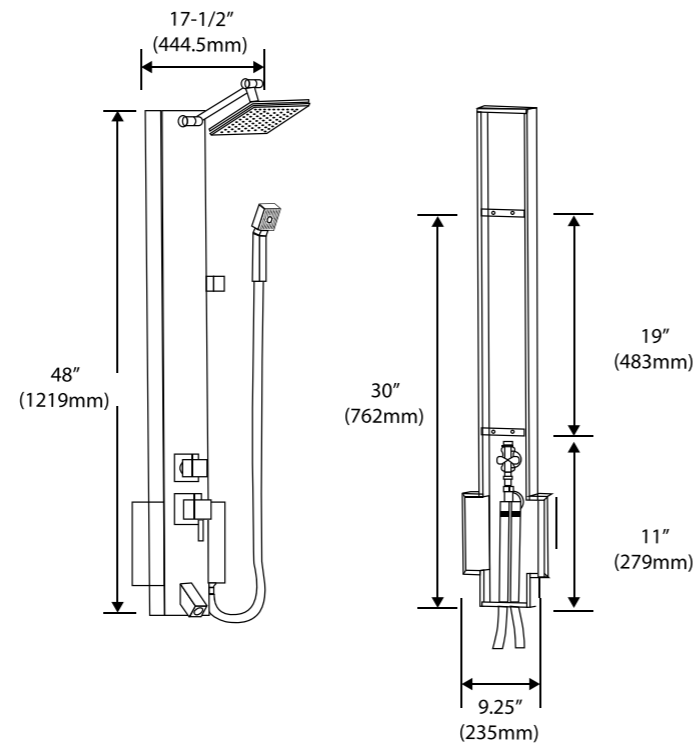

Materials	Aluminum Alloy
Finish	Metallic Tempered Glass
Body Mist Jets/Nozzles	8 Jets
Jets Configuration	Rotatable
LCD Temperature Display	Yes
Overhead Shower	Yes
Handheld Shower	Yes
Tub Spout	Yes
Simultaneous Function	No
Min Operating Pressure	28 PSI
Max Operating Pressure	72 PSI
Height	50 Inches (1270 mm)
Width	10 inches (260 mm)
Depth	3.5 inches (90 mm)
Weight	32 lbs

SPS822

- 304 grade stainless steel body with satin finish
- Stainless Steel Controller Knob
- Non-clogging handheld shower head
- Tub spout included
- Sturdy back-reinforced pipes

Specifications

Materials	Stainless Steel
Finish	Satin
LCD Temperature Display	No
Overhead Shower	Yes
Handheld Shower	Yes
Tub Spout	Yes
Simultaneous Function	No
Min Operating Pressure	28 PSI
Max Operating Pressure	72 PSI
Height	48 Inches (1220 mm)
Width	9.5 inches (260 mm)
Depth	3.5 inches (90 mm)
Weight	13 lbs

SPS824

- 304 grade stainless steel body with satin finish
- Stainless Steel Controller Knob
- Non-clogging handheld shower head
- Tub spout included
- Sturdy back-reinforced pipes

Specifications

Materials	Stainless Steel
Finish	Satin
LCD Temperature Display	No
Overhead Shower	Yes
Handheld Shower	Yes
Tub Spout	Yes
Simultaneous Function	No
Min Operating Pressure	28 PSI
Max Operating Pressure	72 PSI
Height	48 Inches (1220 mm)
Width	9.5 inches (260 mm)
Depth	3.5 inches (90 mm)
Weight	13 lbs

SPS88213

- 2 Adjustable Body Spray Nozzles
- 304 Premium Grade Stainless Steel with Brushed Finish
- Easy Installation - Replaces Your Existing Shower Head
- Sturdy back-reinforced pipes

Specifications

Materials	Stainless Steel
Finish	Brush
LCD Temperature Display	No
Overhead Shower	Yes
Handheld Shower	Yes
Tub Spout	No
Simultaneous Function	No
Min Operating Pressure	28 PSI
Max Operating Pressure	72 PSI
Height	44 Inches (1120 mm)
Width	4-3/4 inches (120 mm)
Depth	3 inches (75 mm)
Weight	13 lbs