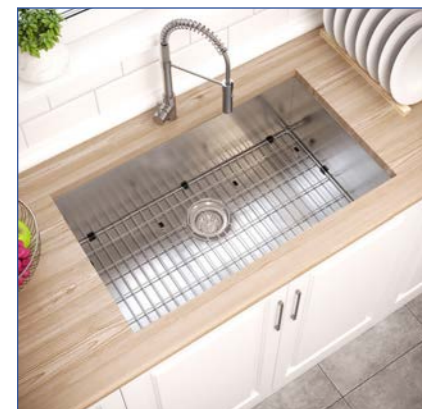

KSR105

- 32 Inches
- 16 Gauge 304 Premium Grade Stainless Steel
- Sound Dampening Pads and Undercoating for Sound Reduction
- Complementary Sink Grid and Strainer
- EASY INSTALLATION - Require Standard Pipe for Installation