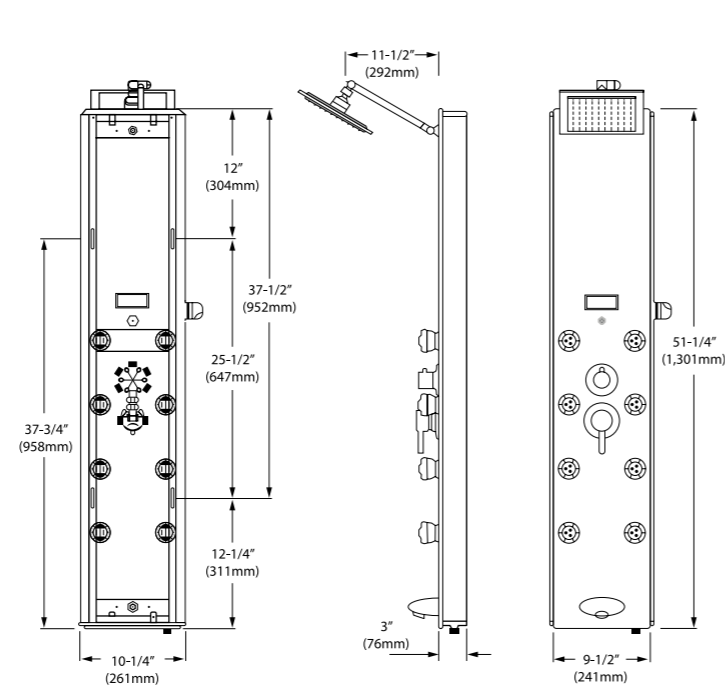

Specifications

Materials	Aluminum Alloy
Finish	Metallic Tempered Glass
Body Mist Jets/Nozzles	8 Jets
Jets Configuration	Rotatable
LCD Temperature Display	Yes
Overhead Shower	Yes
Handheld Shower	Yes
Tub Spout	Yes
Simultaneous Function	No
Min Operating Pressure	28 PSI
Max Operating Pressure	72 PSI
Height	50 Inches (1270 mm)
Width	10 inches (260 mm)
Depth	3.5 inches (90 mm)
Weight	32 lbs