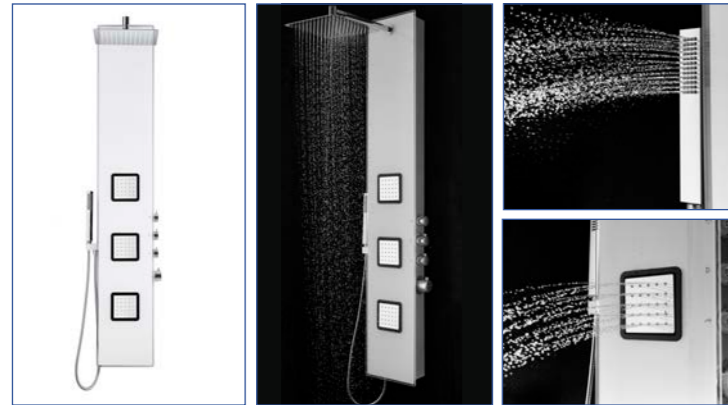

SPS8879

- 6 Sets of Adjustable Body Spray Nozzles
- Advanced thermostatic precision control
- 304 Premium Grade Stainless Steel with Brushed Finish
- All functions are designed to operate simultaneously.
- Non-clogging handheld shower head

Specifications

Materials	Stainless Steel
Finish	Brush
LCD Temperature Display	No
Overhead Shower	Yes
Handheld Shower	Yes
Tub Spout	No
Simultaneous Function	Yes
Min Operating Pressure	28 PSI
Max Operating Pressure	72 PSI
Height	66.5 Inches (1690 mm)
Width	8.75 inches (220 mm)
Depth	3 inches (75 mm)
Weight	27 lbs

SPS8659

- 3 Sets of Adjustable Body Spray Nozzles
- Frame is crafted from a high-grade aluminum alloy
- Advanced thermostatic precision control
- All functions are designed to operate simultaneously.
- Non-clogging handheld shower head