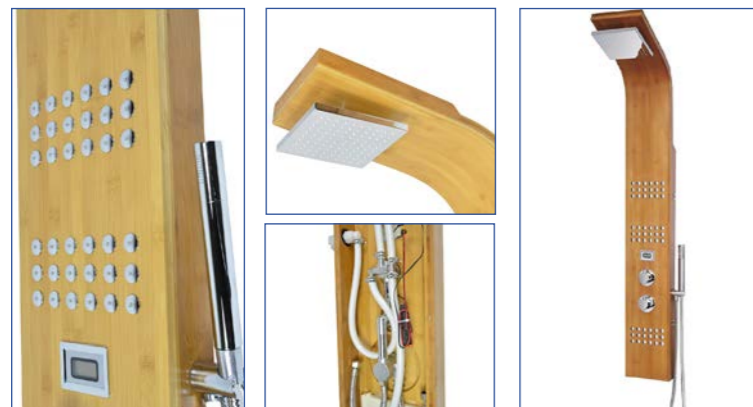

SPW8311

- 3 Sets of Body Spray Nozzles
- Advanced thermostatic precision control
- Crafted from premium natural bamboo
- Sturdy back-reinforced pipes
- Non-clogging handheld shower head
- Built-in LED temperature display