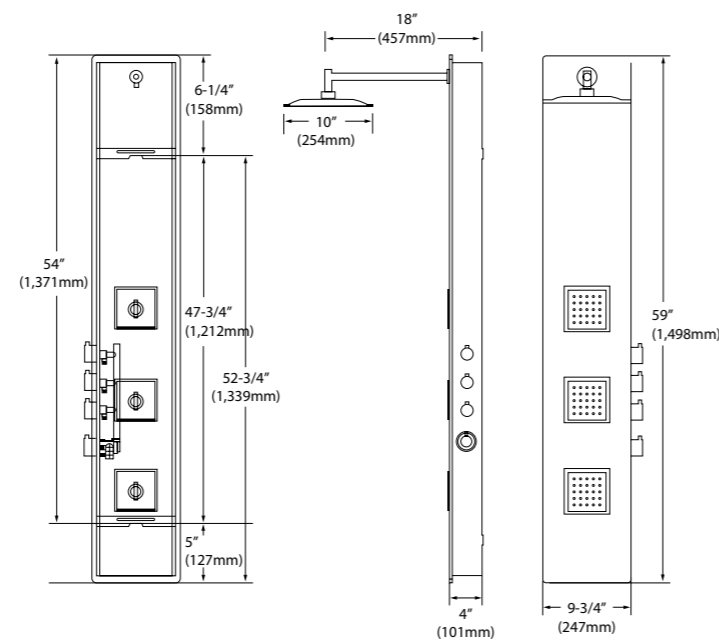

Specifications

Materials	Stainless Steel
Finish	Brush
LCD Temperature Display	No
Overhead Shower	Yes
Handheld Shower	Yes
Tub Spout	No
Simultaneous Function	Yes
Min Operating Pressure	28 PSI
Max Operating Pressure	72 PSI
Height	64.5 inches (1640 mm)
Width	8.75 inches (220 mm)
Depth	3 inches (75 mm)
Weight	26 lbs

SPS8729

- 2 Sets of Adjustable Body Nozzles
- Advanced thermostatic precision control
- 304 Premium Grade Stainless Steel with Brushed Finish
- Non-clogging handheld shower head

Specifications

Materials	Aluminum Alloy
Finish	Brush
LCD Temperature Display	No
Overhead Shower	Yes
Handheld Shower	Yes
Tub Spout	No
Simultaneous Function	Yes
Min Operating Pressure	28 PSI
Max Operating Pressure	72 PSI
Height	59 Inches (1640 mm)
Width	9.75 inches (250 mm)
Depth	4 inches (100 mm)
Weight	32 lbs

Specifications

Materials	Stainless Steel
Finish	Brush
LCD Temperature Display	No
Overhead Shower	Yes
Handheld Shower	Yes
Tub Spout	No
Simultaneous Function	No
Min Operating Pressure	28 PSI
Max Operating Pressure	72 PSI
Height	56 inches (1422 mm)
Width	8 inches (220 mm)
Depth	3 inches (75 mm)
Weight	23 lbs