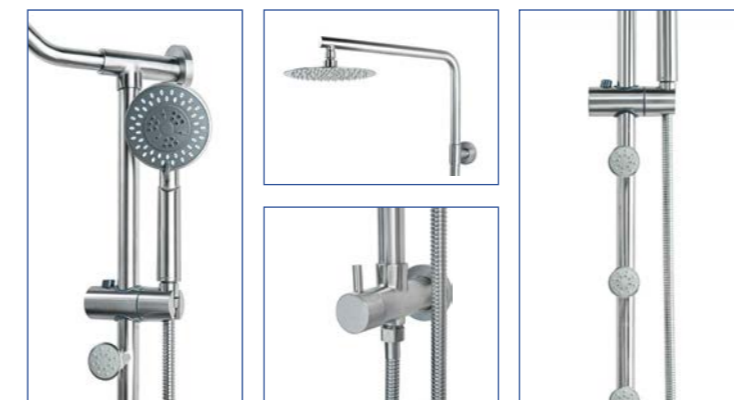

SC5706

- Easy Connect: Retro-Fit System for Connection to Existing Shower Plumbing
- Adjustable Slide Bar with 3 body nozzles
- Material: Stainless Steel with Brushed Finish
- Standard 1/2" plumbing connection
- Replaces Your Existing Shower Head with an 8-Inch Rain
- Reinforced pipes on back

Specifications

Material	Stainless Steel
Finish	Chrome-plated brass hose
Body Nozzles	3 body nozzles
Rainfall Shower Head Size	8" (200 mm)
Shower Panel Reach	22" (560 mm)
Overhead Shower	yes
Handheld Shower	yes
Tub Spout	No
Simultaneous Function	No
Min Operating Pressure	28 PSI
Max Operating Pressure	72 PSI
Height	39 Inches (990 mm)
Width	4.5 inches (110 mm)
Depth	22 inches (560 mm)
Weight	11 lbs

SC32002

- Easy Connect: Retro-Fit System for Connection to Existing Shower Plumbing
- Adjustable Slide Bar with 3 body nozzles
- Material: Stainless Steel with Brushed Finish
- Standard 1/2" plumbing connection
- Replaces Your Existing Shower Head with an 8-Inch Rain
- Reinforced pipes on back