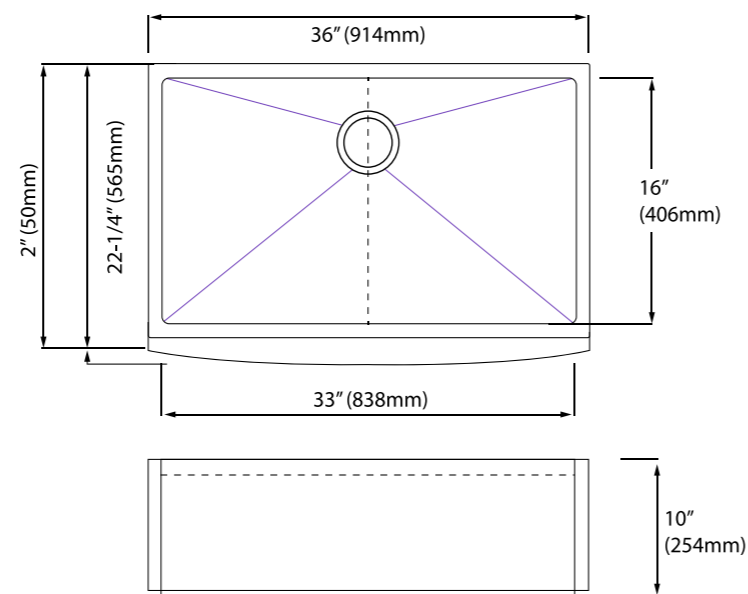

Specifications

Materials	304 Grade Stainless Steel
Finish	Brushed Satin
Gauge	16 Gauge
Installation Method	Undermount
Item Size	33" x 20.5" x 10" (84 cm W x 52 cm L x 25.4cm D)
Left Bowl Size	17.5" x 16"
Right Bowl Size	11.5" x 16"
Gross Weight	55 lbs
Style	Apron
Corner	R10 rounded corners
Other	No Faucet Hole

Specifications

Materials	304 Grade Stainless Steel
Finish	Brush Satin
Gauge	16 Gauge
Installation Method	Undermount
Item Size	36" x 20-3/4" x 10" (91cm W x 52.5cm L x 25cm D)
Left Bowl Size	19" x 16"
Right Bowl Size	13" x 16"
Gross Weight	64 lbs
Style	Apron
Other	No Faucet Hole

Specifications

Materials	304 Grade Stainless Steel
Finish	Brush Satin
Gauge	16 Gauge
Installation Method	Undermount
Item Size	36" x 20-3/4" x 10" (91cm W x 52.5cm L x 25cm D)
Inner Bowl Size	33" x 16"
Gross Weight	58 lbs
Style	Apron

Specifications

Materials	304 Grade Stainless Steel
Finish	Brush Satin
Gauge	16 Gauge
Installation Type	Undermount
Item Size	32" x 19" x 10" (81.3cm W x 48.3cm L x 25.4cm D)
Left Bowl Size	17" x 17"
Right Bowl Size	12" x 17"
Gross Weight	41 lbs
Depth	10"